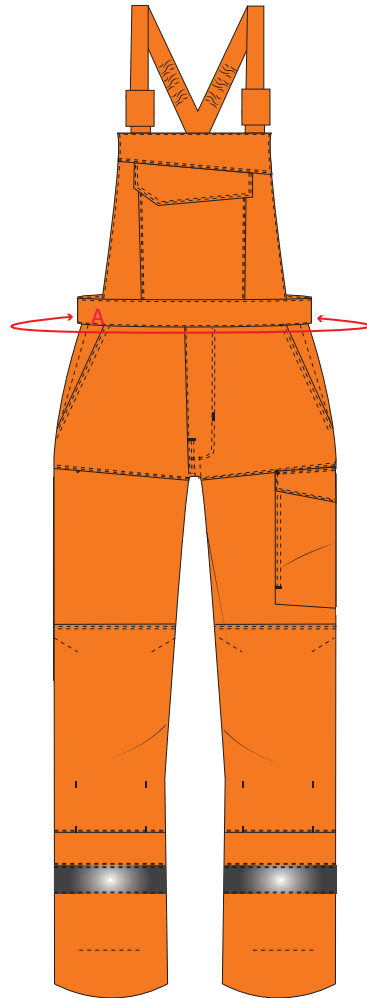

STYLE NO: FR67

DESCRIPTION: Bizflame Ultra bib and Brace - One colour

FABRIC: 80% Cotton, 19% Polyester, 1% Carbon Fibre, 340g

COLOUR: Orange, Navy

		S	M	L	XL	XXL	XXXL	4XL
Waist	A	90	98	106	114	122	130	138
Back Rise	B	66	66.5	67	67.5	68	68.5	69
Inside Leg	C	79	79	79	79	79	79	79