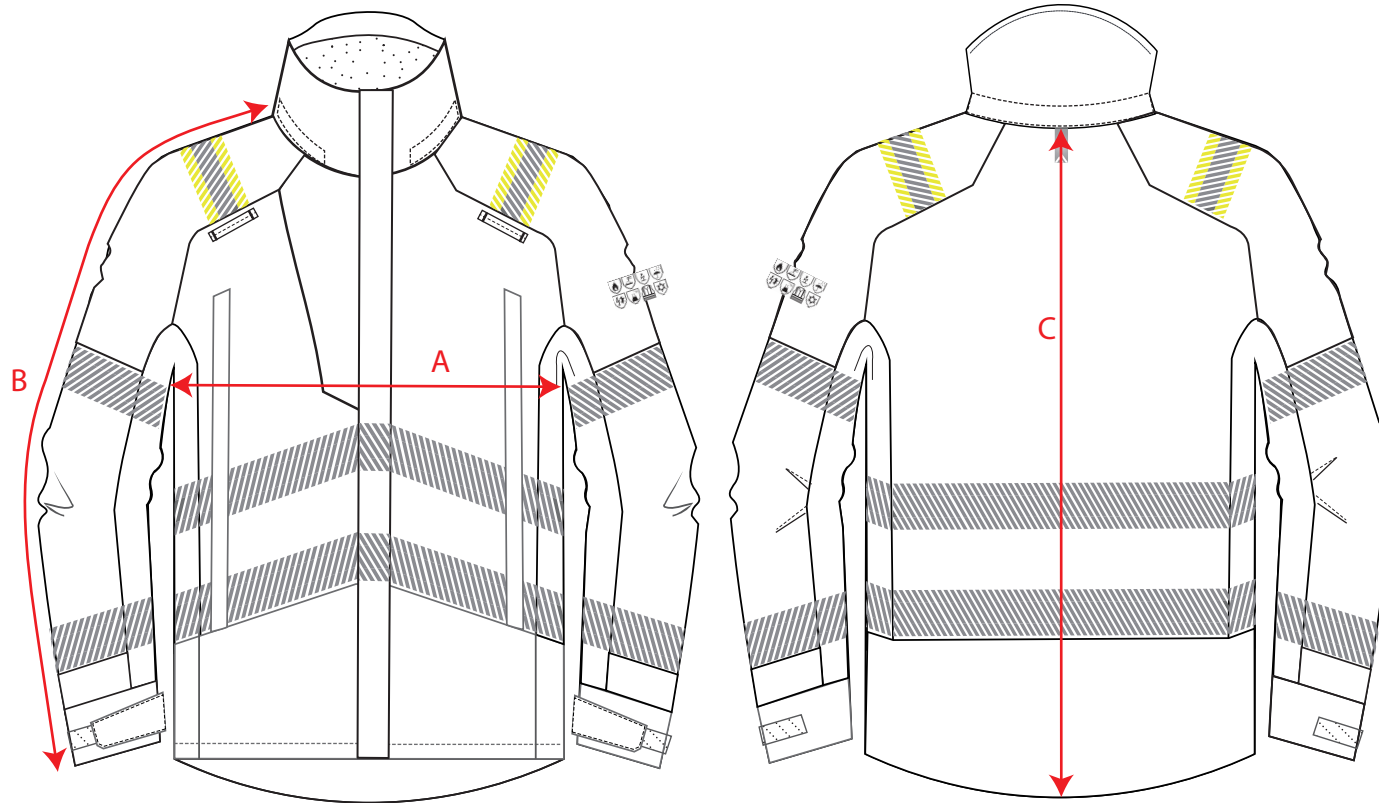

STYLE NO: FR606

DESCRIPTION: PW3 MODAFLAME RAIN+ HI-VIS MULTI-NORM FR WINTER JACKET

Descriptions [CM]		S	M	L	XL	XXL	3XL
Chest Width	A	112.00	120.00	124.00	140.00	148.00	178.00
Sleeve Length	B	83.00	85.00	87.00	89.50	91.50	93.50
Back Length	C	84.00	85.00	86.00	88.00	90.00	92.00