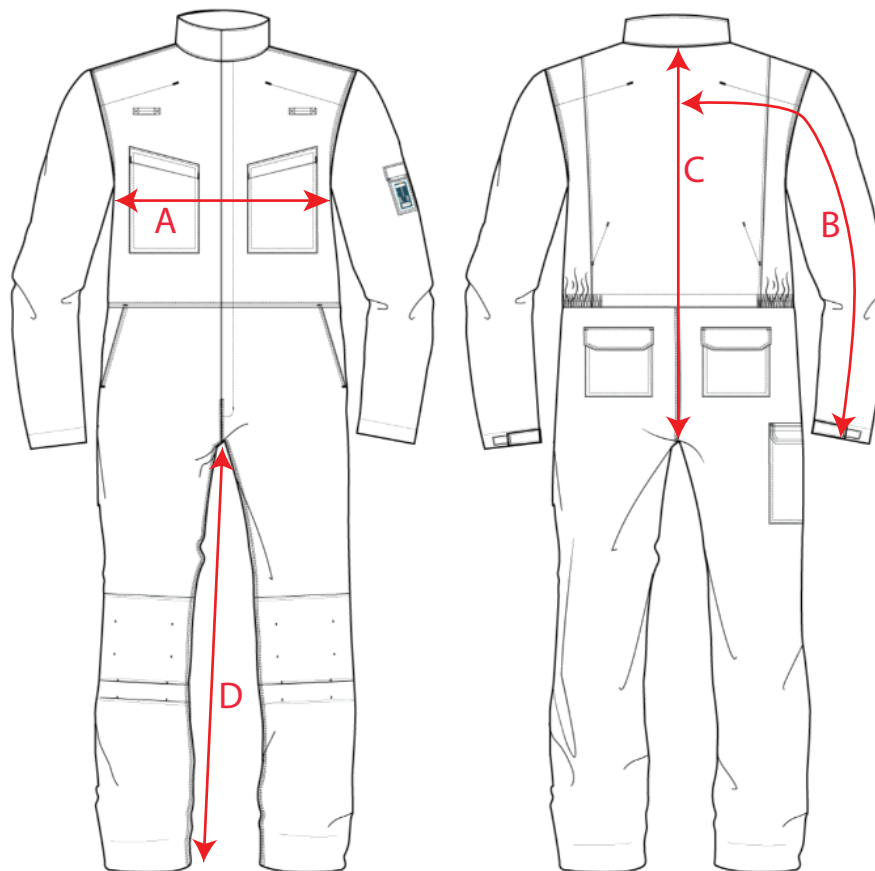

STYLE NO: **FR529**

DESCRIPTION: BIZFLAME INDUSTRY FR COVERAL

Descriptions		S	M	L	XL	XXL	3XL	4XL	5XL
Chest Width	A	110.00	118.00	126.00	138.00	146.00	154.00	162.00	174.00
Sleeve Length	B	83.00	84.00	85.00	86.00	87.00	88.00	89.00	90.50
Back Length	C	92.00	94.00	96.00	99.00	101.00	103.00	105.00	108.00
Inside Leg Length	D	80.00	80.00	80.00	80.00	80.00	80.00	80.00	80.00

Unit of measure: CM