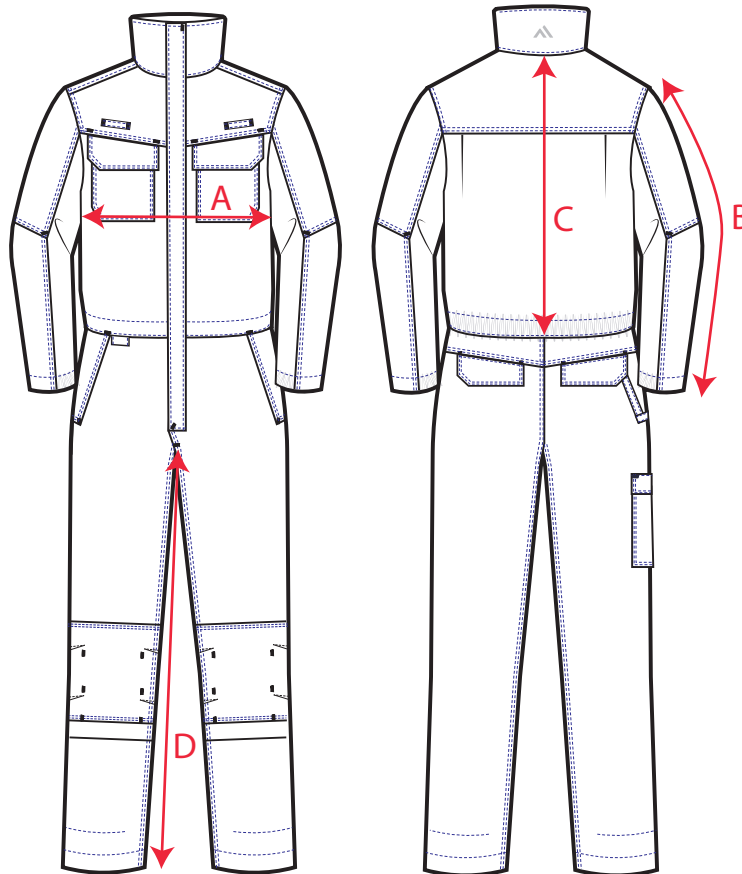

STYLE NO: **FR527**

DESCRIPTION: BIZFLAME WORK FR COVERALL

Descriptions		S	M	L	XL	XXL	3XL	4XL	5XL
Chest Width	A	108.00	116.00	124.00	136.00	144.00	152.00	160.00	172.00
Sleeve Length	B	68.00	69.00	70.00	71.00	72.00	73.00	74.00	75.00
Back Length	C	51.00	52.00	53.00	54.00	55.00	56.00	57.00	58.00
Inside Leg Length	D	79.00	79.00	79.00	79.00	79.00	79.00	79.00	79.00

Unit of measure: CM