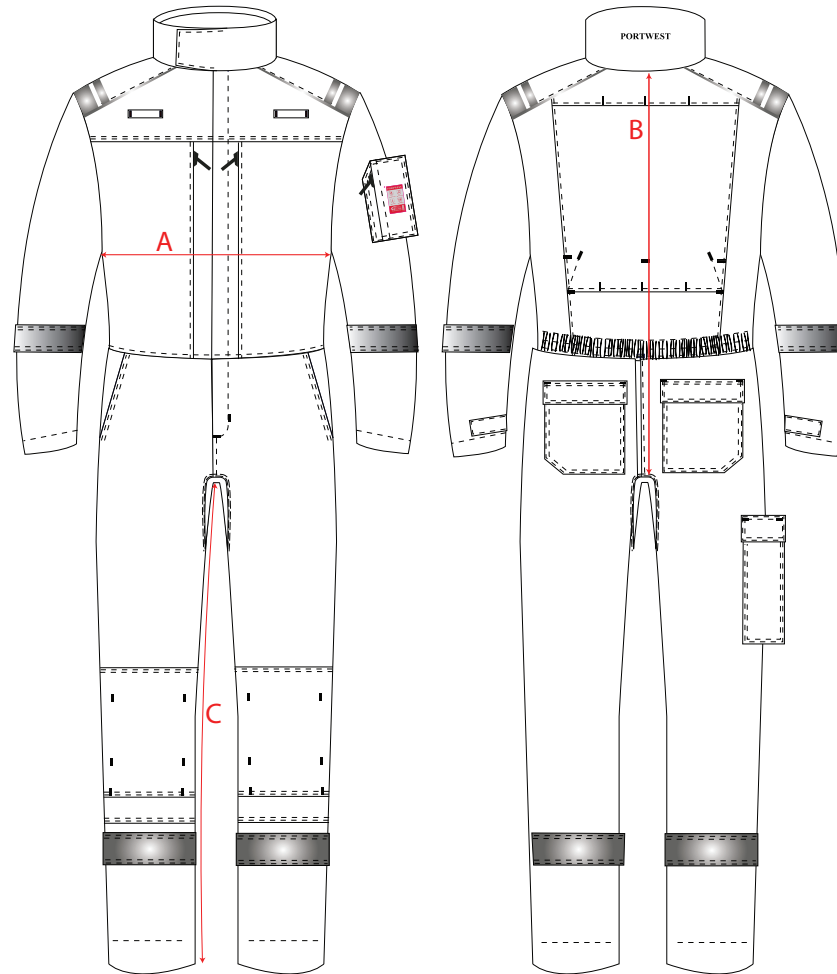

STYLE NO: **PR501** DESCRIPTION: Bizflame Plus Stretch Panelled Coverall

Size Chart		S	M	L	XL	XXL	3XL
Chest 1/2	A	55	59	63	69	73	77
Inside Leg	B	79	79	79	79	79	79
Back Neck to Crotch	C	94	96	98	100	102	104
Crow to Cuff	D	64.5	65.5	66.5	67.5	68.5	69.5