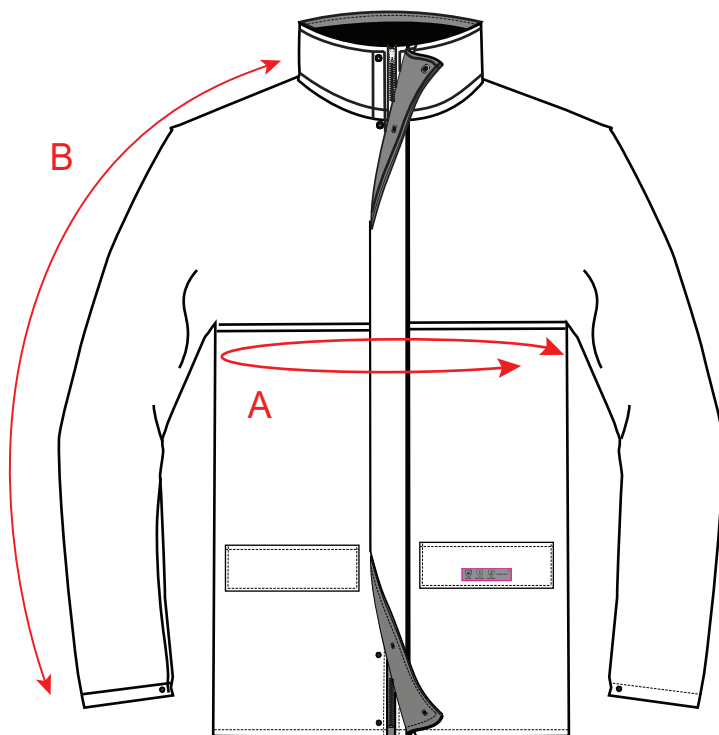

STYLE NO: FR46

DESCRIPTION: Sealtex Flame Unlined Jacket

FABRIC: 100% Polyester w/ 100% Polyurethane Coating 260g

COLOUR: Navy

		S	M	L	XL	XXL	3XL	4XL	5XL
Jacket Chest	A	114	122	130	138	146	154	162	170
Neckline to cuff	B	82	83	84	85	86	87	88	88
Centre Back neck to Hem	C	83	84	85	86	87	88	89	89