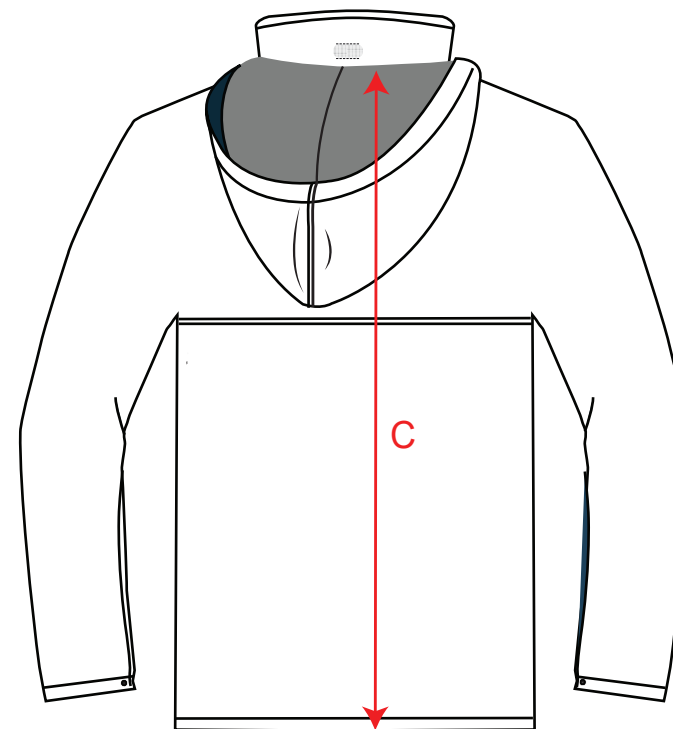

STYLE NO: FR46

DESCRIPTION: Sealtex Flame Unlined Jacket

FABRIC: 100% Polyester w/ 100% Polyurethane Coating 260g

COLOUR: Navy

		S	M	L	XL	XXL	3XL	4XL	5XL
Jacket Chest	A	114	122	130	138	146	154	162	170
Neckline to cuff	B	82	83	84	85	86	87	88	88
Centre Back neck to Hem	C	83	84	85	86	87	88	89	89