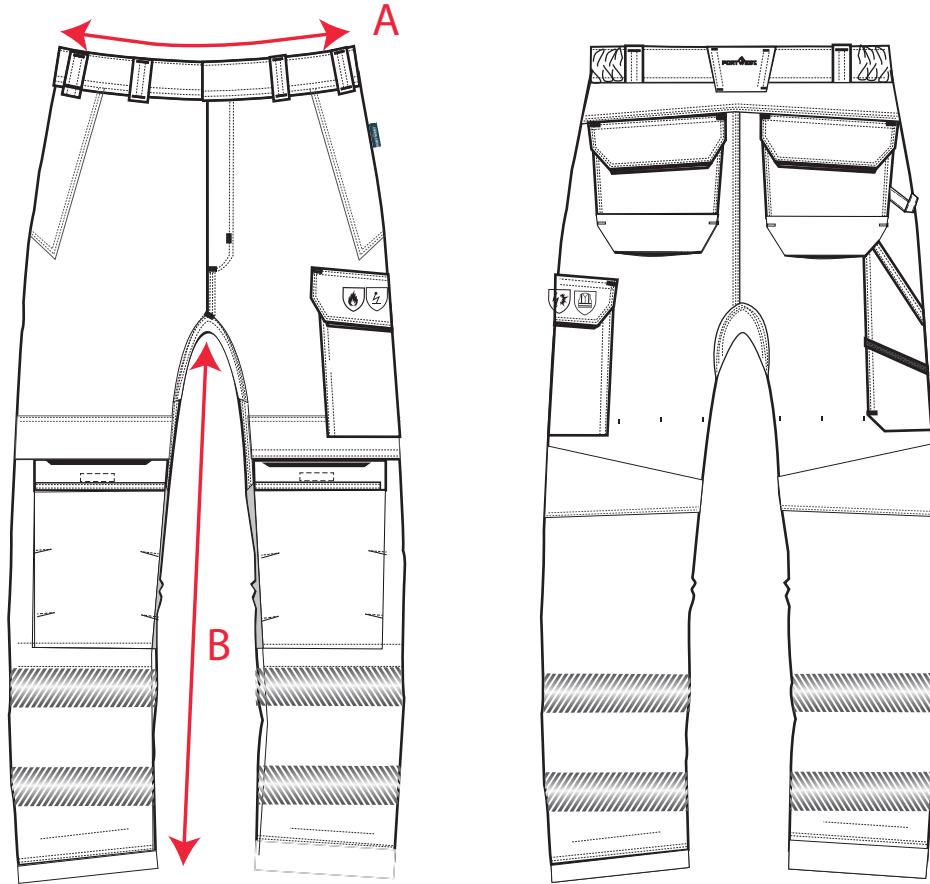

STYLE NO: FR450

DESCRIPTION: PW3 Modaflame Work Hi-Vis Class 1 FR Trousers

Descriptions [CM]		28"	30"	32"	33"	34"	36"	38"	40"	41"	42"	44"	46"	48"
Waist relaxed	A	74.00	79.00	84.00	86.50	89.00	94.00	99.00	104.00	106.60	109.00	114.00	119.00	124.00
Inside leg length	B	79.00	79.00	79.00	79.00	79.00	79.00	79.00	79.00	79.00	79.00	79.00	79.00	79.00