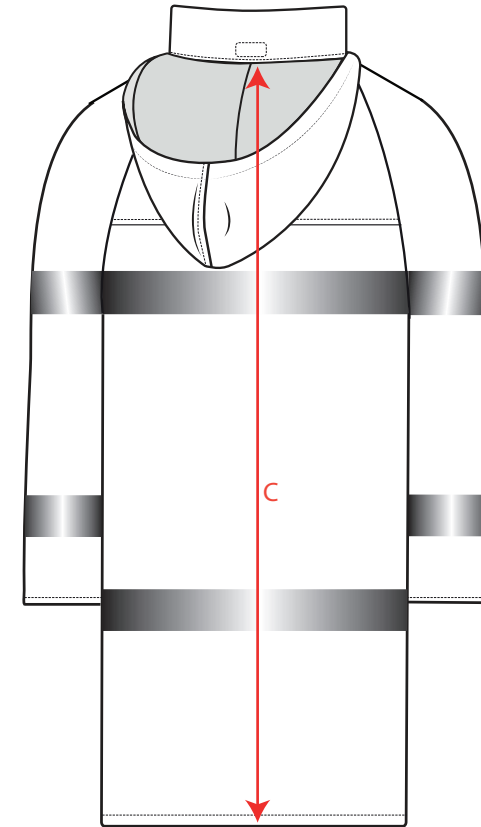

STYLE NO: FR44

DESCRIPTION: Sealtex Flame Unlined Coat

FABRIC: 100% Polyester w/ 100% Polyurethane Coating 260g

COLOUR: Hi-Vis Yellow

		S	M	L	XL	XXL	3XL	4XL	5XL	6XL
Jacket Chest	A	114	122	130	138	146	154	162	174	186
Neckline to cuff	B	82	83	84	85	86	87	88	89	90
Centre Back neck to Hem	C	123	125	127	127	127	127	127	127	127