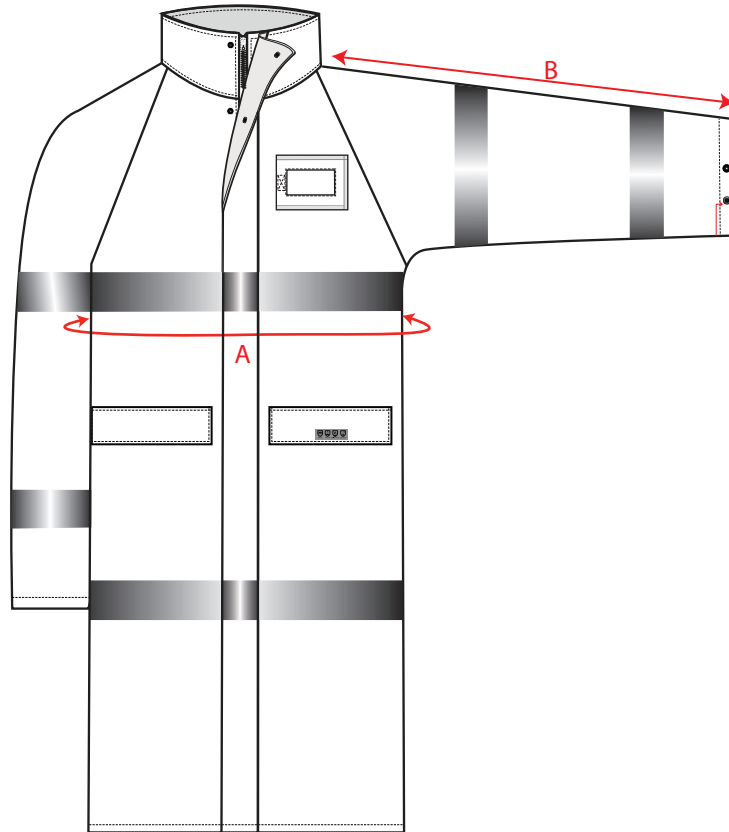

STYLE NO: FR44

DESCRIPTION: Sealtex Flame Unlined Coat

FABRIC: 100% Polyester w/ 100% Polyurethane Coating 260g

COLOUR: Hi-Vis Yellow

		S	M	L	XL	XXL	3XL	4XL	5XL	6XL
Jacket Chest	A	114	122	130	138	146	154	162	174	186
Neckline to cuff	B	82	83	84	85	86	87	88	89	90
Centre Back neck to Hem	C	123	125	127	127	127	127	127	127	127