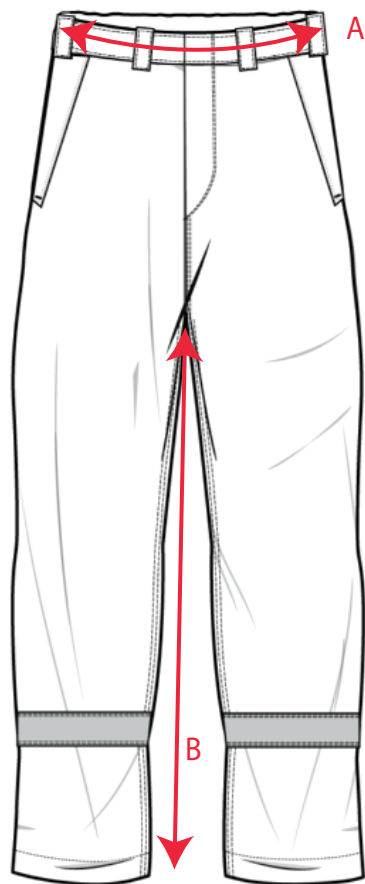

STYLE NO: **FR417**

DESCRIPTION: **BIZFLAME WORK+ FR TROUSERS**

Descriptions		28	30	32	33	34	36	38	40	41	42	44	46	48
Waist relaxed	A	68.00	72.00	76.00	80.00	84.00	88.00	92.00	96.00	100.00	104.00	108.00	112.00	116.00
Inside Leg Length	B	79.00	79.00	79.00	79.00	79.00	79.00	79.00	79.00	79.00	79.00	79.00	79.00	79.00