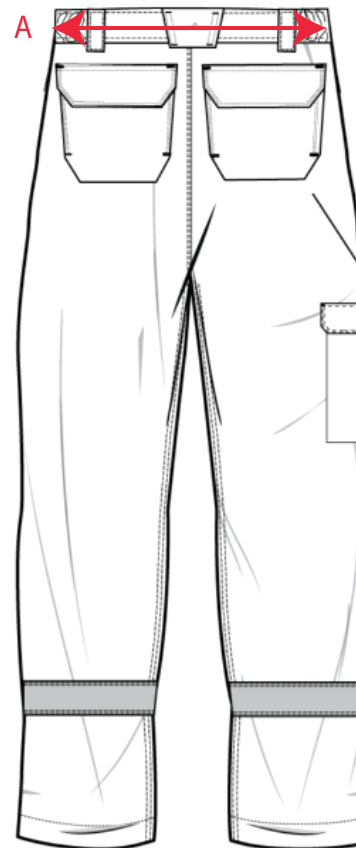

STYLE NO: **FR417**

DESCRIPTION: **BIZFLAME WORK+ FR TROUSERS**

Descriptions		28	30	32	33	34	36	38	40	41	42	44	46	48
Waist relaxed	A	68.00	72.00	76.00	80.00	84.00	88.00	92.00	96.00	100.00	104.00	108.00	112.00	116.00
Inside Leg Length	B	79.00	79.00	79.00	79.00	79.00	79.00	79.00	79.00	79.00	79.00	79.00	79.00	79.00