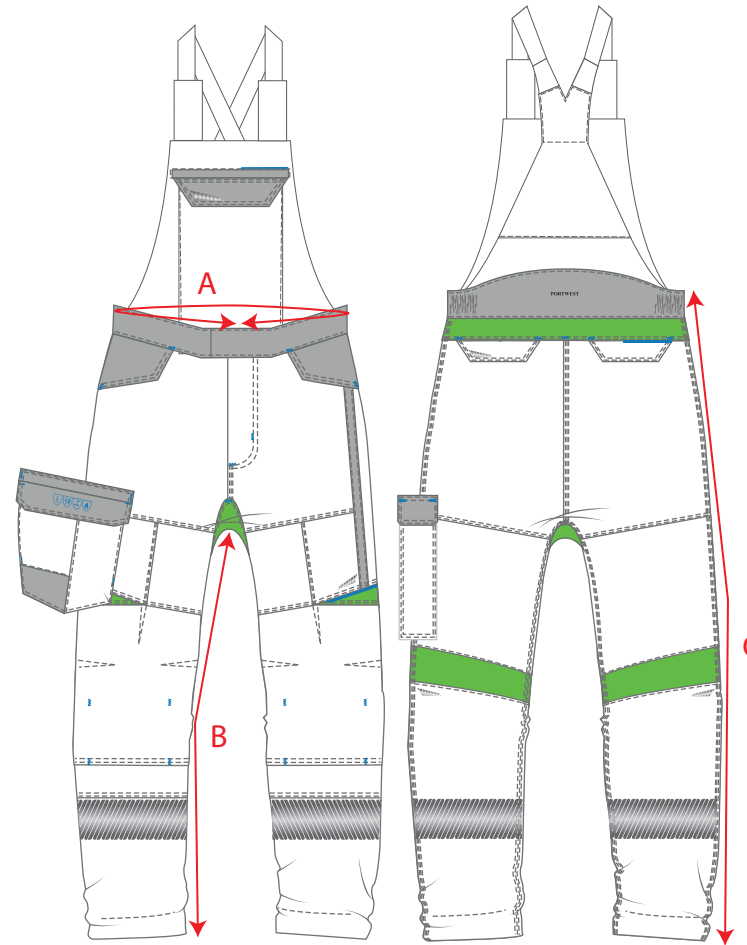

BASE STYLE: FR405

DESCRIPTION: WX3 FR Bib and Brace

FABRIC: Moda ame 280g: 60% Modacrylic, 39% Cotton, 1% Anti-static

COLOUR: Black and Grey

AREA	Code	XS	S	M	L	XL	XXL	3XL	4XL	5XL	6XL	TOL +/- CM
Waist relaxed full	A	0	84	92	100	108	116	124	132	140	148	2
Inseam/ inside leg length (Regular Leg)	B	79	79	79	79	79	79	79	79	79	79	1
Outside leg seam including waistband	C	106	107	108	109	110	111	112	113	114	115	1