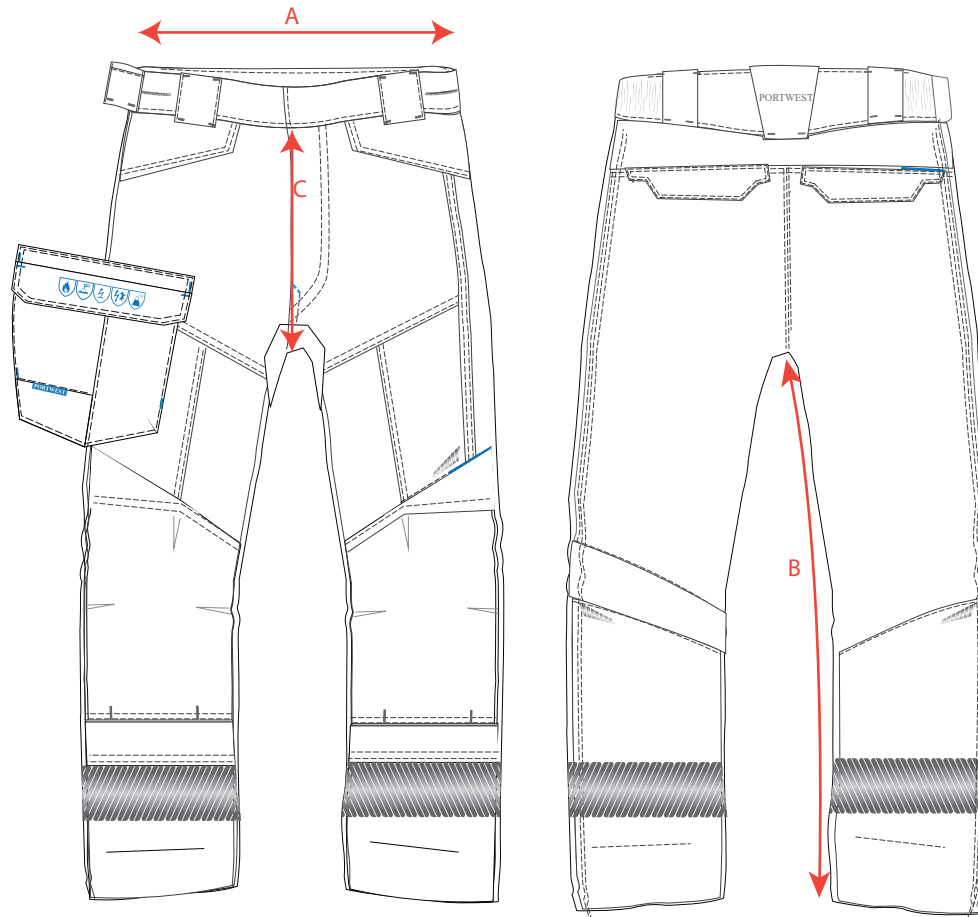

STYLE NO:	FR402	DESCRIPTION:	WX3 FR Trousers
-----------	-------	--------------	-----------------

See Diagram	Waist girth of wearer (inch)	28"	30"	32"	33"	34"	36"	38"	40"	41"	42"	44"	46"	48"	50"	52"	Tol, +/-
	Centimetre conversion	71.2	76.2	81.2	83.8	86.3	91.4	96.5	101.6	104.1	106.68	111.7	116.8	121.9	127.0	132.1	
A	Waist relaxed <i>full</i>	68	73	78	80.5	83	88	93	98	100.5	103	108	113	118	123	128	2
B	Inseam / Inside leg length (Regular Leg)	79	79	79	79	79	79	79	79	79	79	79	79	79	79	79	1
C	Front rise, exclu waistband	22	22.5	23	23.25	23.5	24	24.5	25	25.25	25.5	26	26.5	27	27.5	28	0.5