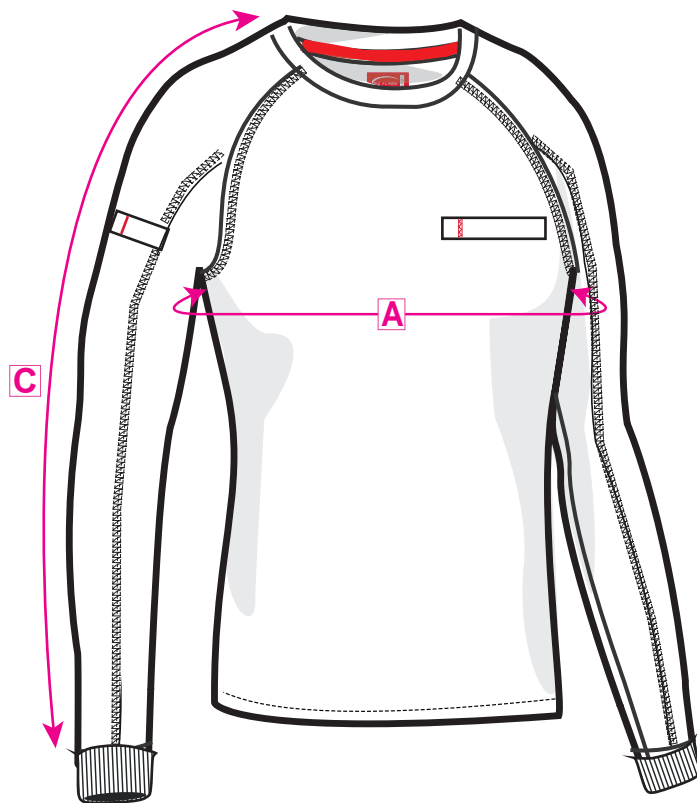

STYLE NO: FR33

DESCRIPTION: FR Antistatic Crew Neck

AREA		X Small	Small	Medium	Large	X- Large	XX-Large	3XL	4XL	5XL	6XL	Tol Plus
Chest	A	92	100	108	116	124	132	140	148	160	172	1
Back Length, include Collar	B	70	72	74	76	78	80	82	84	86	88	1
Outside Sleeve Length (incl.Cuff)	C	73	74	75	76	77	78	79	80	81	82	0.5