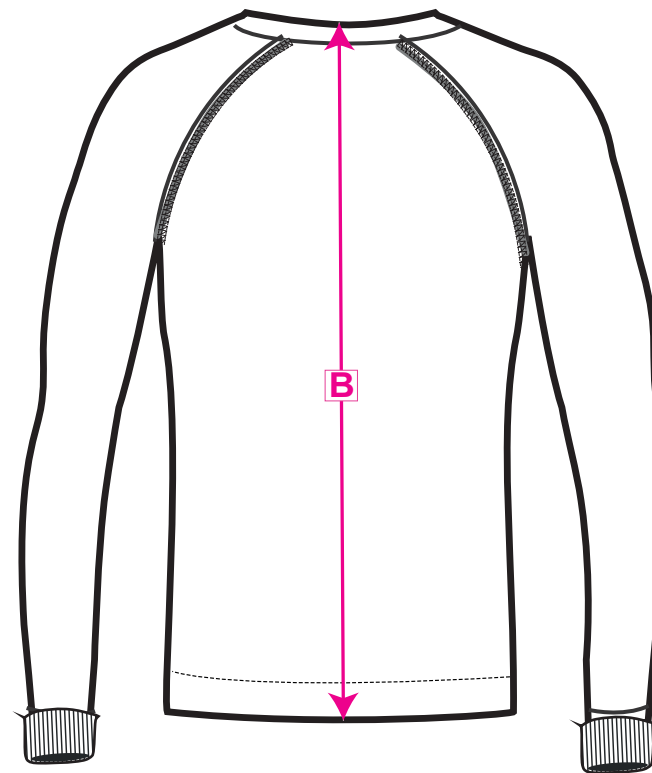

STYLE NO: FR33

DESCRIPTION: FR Antistatic Crew Neck

AREA		X Small	Small	Medium	Large	X- Large	XX-Large	3XL	4XL	5XL	6XL	Tol Plus
Chest	A	92	100	108	116	124	132	140	148	160	172	1
Back Length, include Collar	B	70	72	74	76	78	80	82	84	86	88	1
Outside Sleeve Length (incl.Cuff)	C	73	74	75	76	77	78	79	80	81	82	0.5