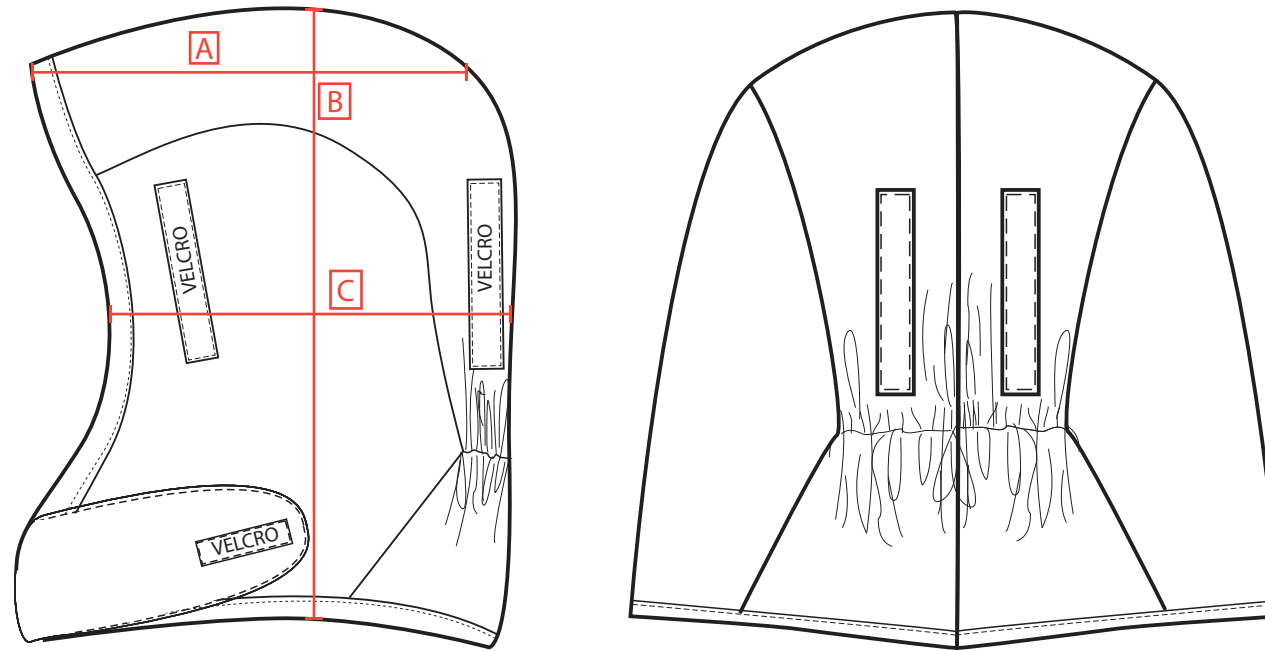

STYLE NO: FR29	DESCRIPTION: FR Hood
----------------	----------------------

AREA	Description	CM
A	Length of hood	25
B	Length of hood top to bottom	30
C	Width of hood for front to back	24