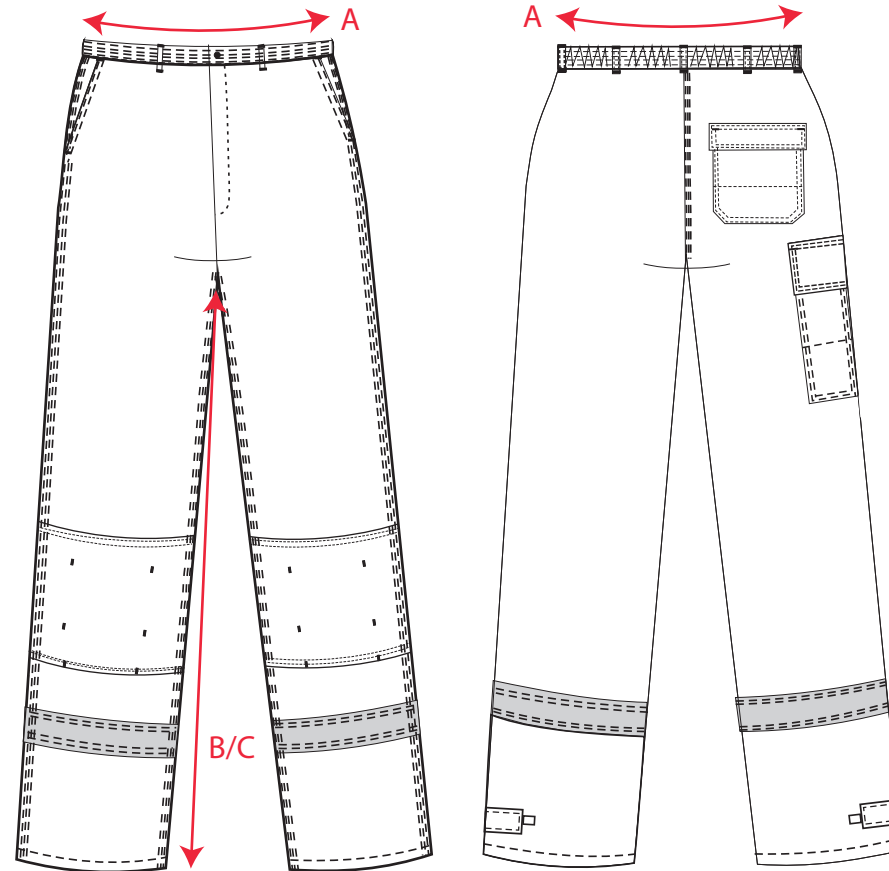

STYLE NO: **FR26**

DESCRIPTION: BIZFLAME WORK FR TROUSERS

Descriptions		XS	S	M	L	XL	XXL	3XL	4XL
waist relaxed	A	64.00	72.00	80.00	88.00	96.00	104.00	112.00	120.00
inside leg - reg	B	81.50	81.50	81.50	81.50	81.50	81.50	81.50	81.50
Inside Leg - tall	C	n/a	n/a	86.50	86.50	86.50	86.50	n/a	n/a