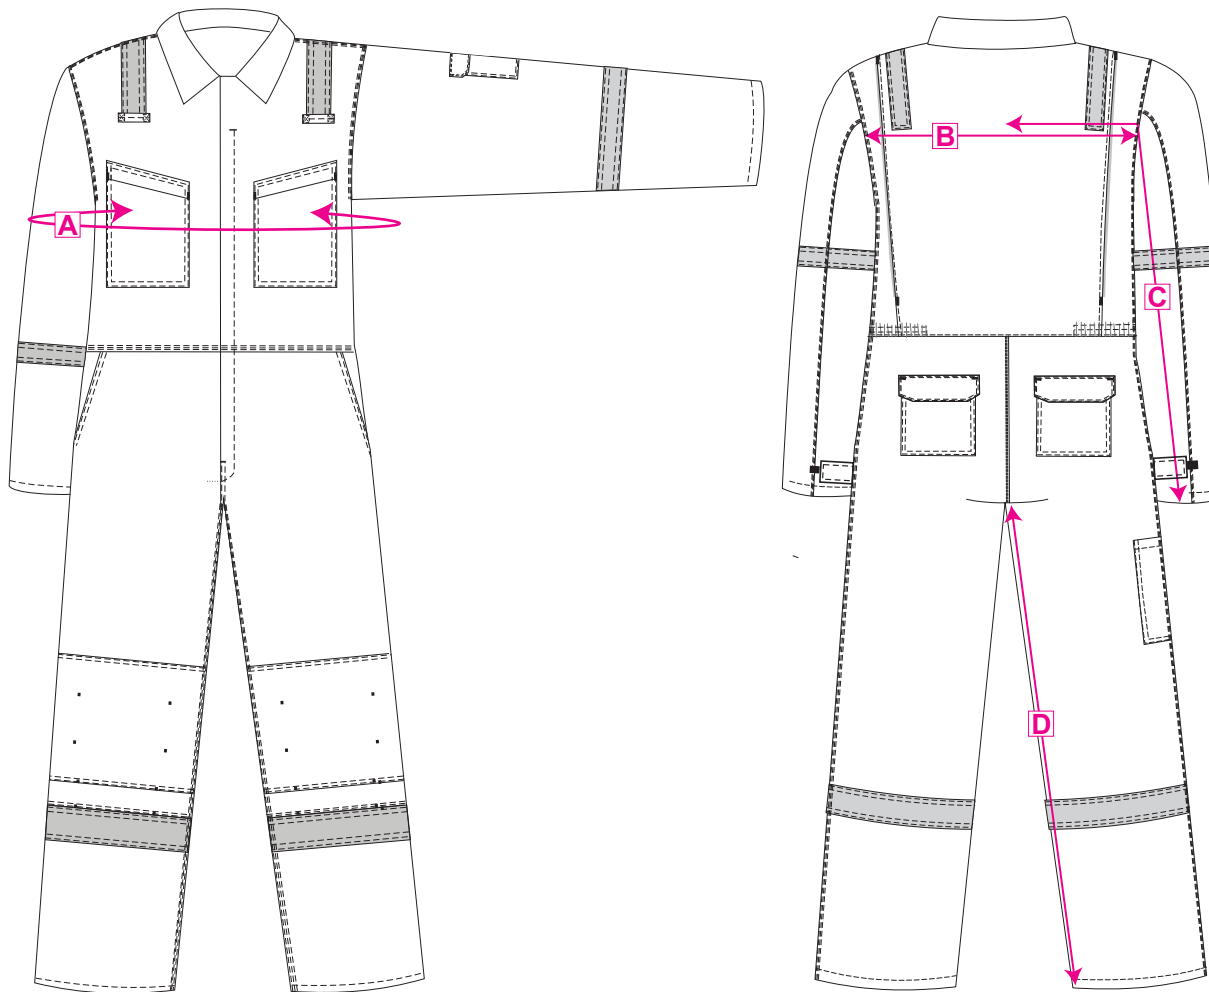

STYLE NO: FR22 DESCRIPTION: Insect Repellent Flame Resistant Coverall

AREA		XSMALL	SMALL	MEDIUM	LARGE	X-LARGE	XXL	XXXL	4XL	PLUS	PLUS	Size
Chest	A	102	110	118	126	138	146	154	162	2		
Across Back	B	46	48	50	52	55	57	59	61	1		
Sleeve length	C	82	83	84	85	86	87	88	89	1	3	
Inside Leg	D	80	80	80	80	80	80	80	80	1	5	