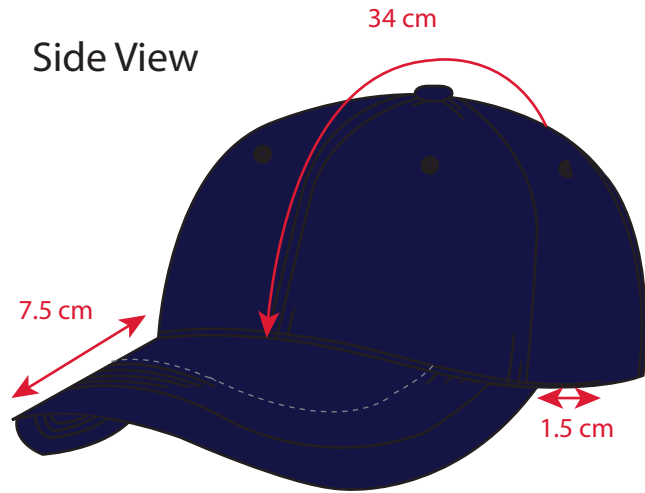

STYLE NO: FR13	DESCRIPTION: FR Baseball Cap
----------------	------------------------------

Relaxed: 55.5cm
Stretched: 59cm