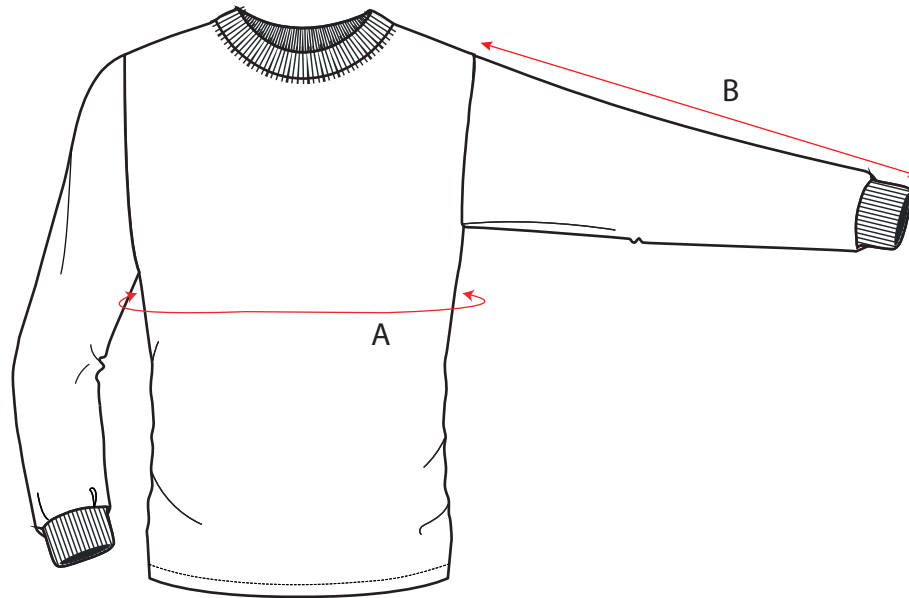

STYLE NO: FR11

DESCRIPTION: FR and Anti-Static T- Shirt

FABRIC: 60% Modacrylic 39% Cotton
1% Carbon Fibre 200gm

COLOUR: Navy, Grey, Black.

AREA	Code	XSMALL	SMALL	MEDIUM	LARGE	X-LARGE	XX-LARGE	3XL	4XL	5XL
Chest	A	88	96	104	112	120	128	136	144	156
Sleeve length (incl.Cuff)	B	55	56	57	58	59	60	61	62	63
Back Length (incl. Collar)	C	70	72	74	76	78	80	82	84	86