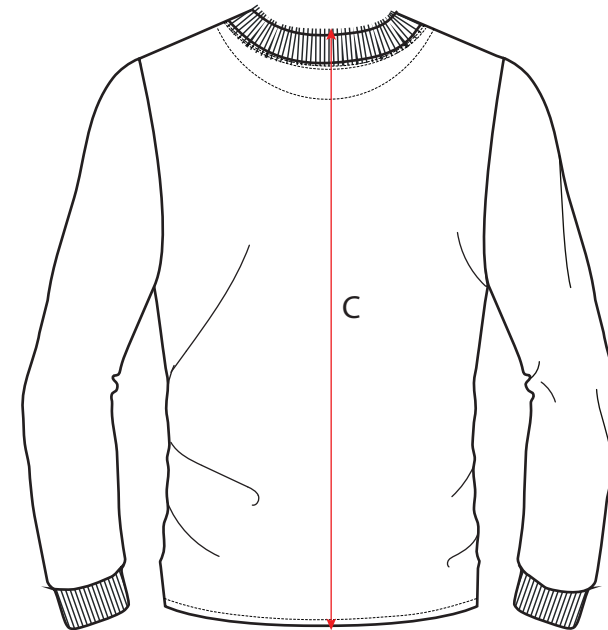

STYLE NO: FR11

DESCRIPTION: FR and Anti-Static T- Shirt

FABRIC: 60% Modacrylic 39% Cotton
1% Carbon Fibre 200gm

COLOUR: Navy, Grey, Black.

AREA	Code	XSMALL	SMALL	MEDIUM	LARGE	X-LARGE	XX-LARGE	3XL	4XL	5XL
Chest	A	88	96	104	112	120	128	136	144	156
Sleeve length (incl.Cuff)	B	55	56	57	58	59	60	61	62	63
Back Length (incl. Collar)	C	70	72	74	76	78	80	82	84	86