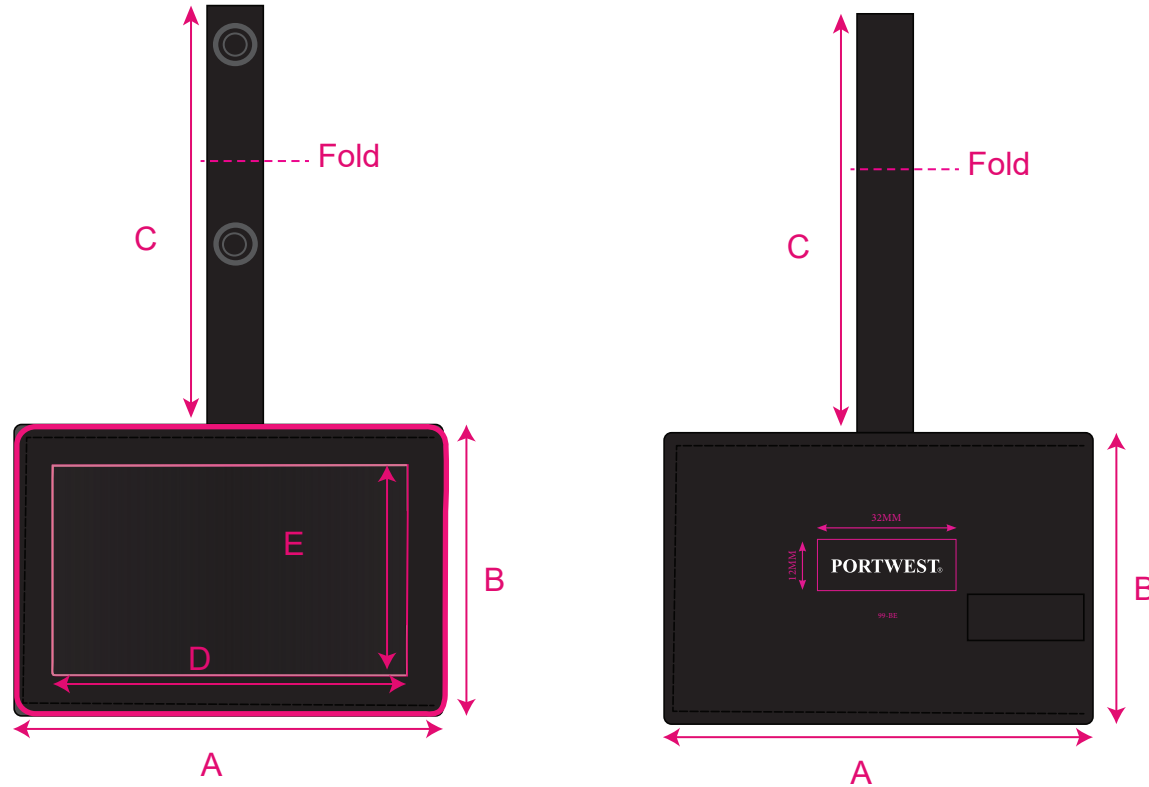

STYLE NO: FR101	DESCRIPTION: FR ID HOLDER
-----------------	---------------------------

Surround Length	A	9.5 cm
Surround Width	B	7.5 cm
Strap Length	C	10 cm
Glass Length	D	8 cm
Glass Width	E	5.5 cm