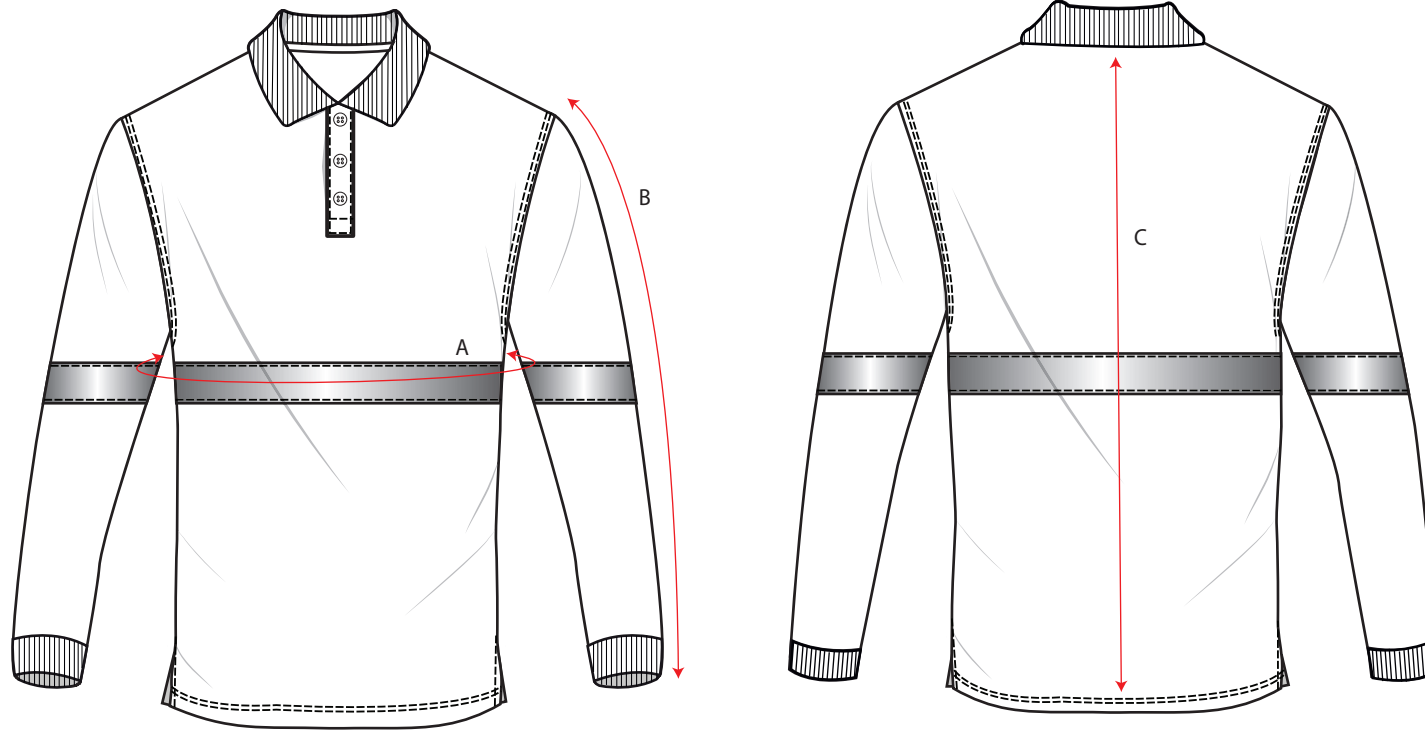

STYLE NO: FR03

DESCRIPTION: Modaflame Iona Polo

FABRIC: 60% Modacrylic 39% Cotton 1% Carbon Fibre 300gm  
Collar & Cuffs: 57% Modacrylic 37% Cotton 5% Spandex 1% Antistatic 210gm

COLOUR: Navy

AREA		XS	S	M	L	XL	XXL	3XL	4XL	5XL
Chest	A	94	102	110	118	126	134	142	150	162
Sleeve length (incl.Cuff)	B	56	57	58	59	60	61	62	63	64
Centre Back Length	C	76	76	76	76	76	76	78	78	80