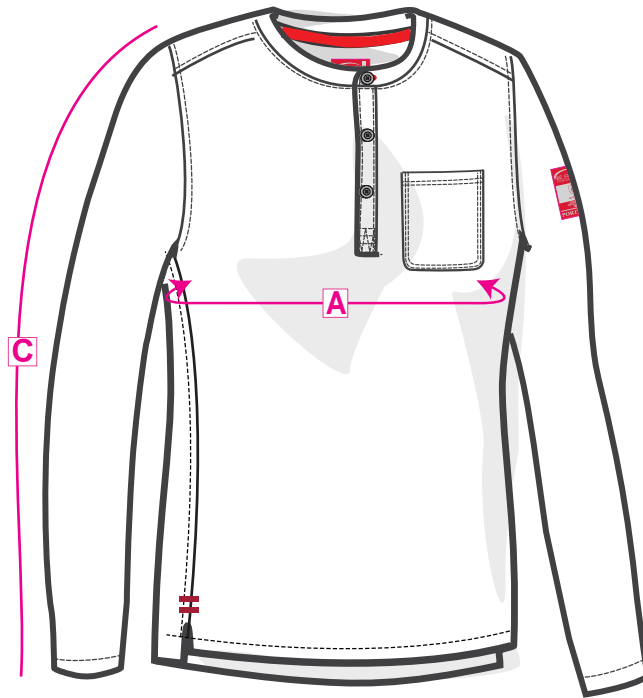

STYLE NO: FR02

DESCRIPTION: Bizflame Knit Hanley Crew

FABRIC: 100% Cotton 237g

COLOUR: Grey, Navy

AREA		XSmall	Small	Medium	Large	X- Large	XX-Large	3XL	4XL	5XL	6XL
Chest	A	88	96	104	112	124	132	140	148	160	172
Sleeve length (incl.Cuff)	B	58	59	60	61	62	63	64	65	66	67
Back Length (incl.Collar)	C	70	72	74	76	78	80	82	84	86	88