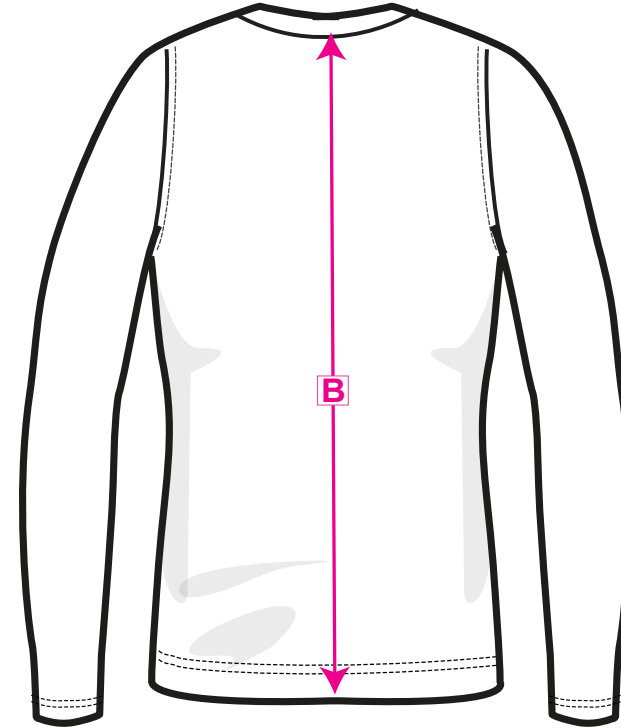

STYLE NO: FR02

DESCRIPTION: Bizflame Knit Hanley Crew

FABRIC: 100% Cotton 237g

COLOUR: Grey, Navy

AREA		XSmall	Small	Medium	Large	X- Large	XX-Large	3XL	4XL	5XL	6XL
Chest	A	88	96	104	112	124	132	140	148	160	172
Sleeve length (incl.Cuff)	B	58	59	60	61	62	63	64	65	66	67
Back Length (incl.Collar)	C	70	72	74	76	78	80	82	84	86	88