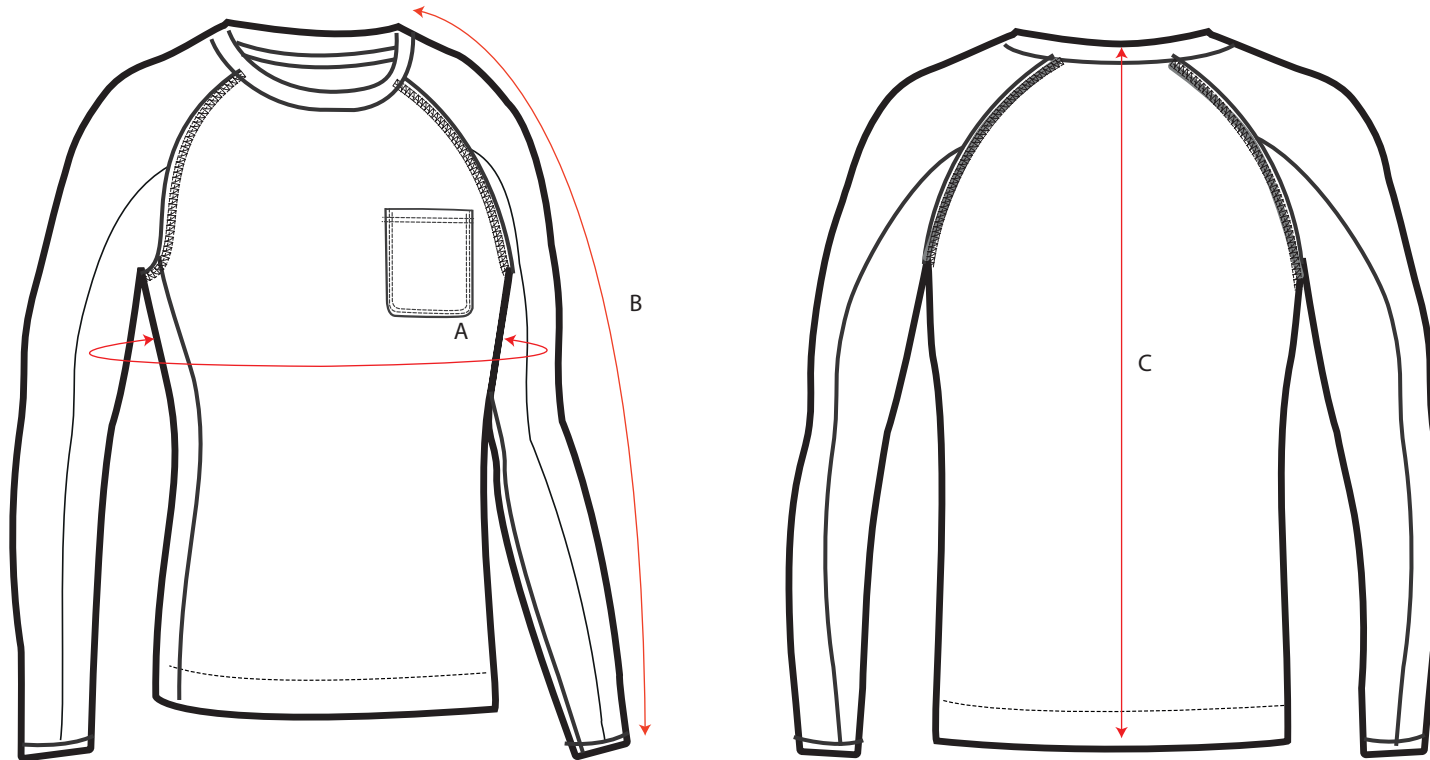

STYLE NO: FR01

DESCRIPTION: Bizflame Knit Raglan Crew

FABRIC: 100% FR Cotton knit 237gm

COLOUR: Grey, Navy

AREA		X Small	Small	Medium	Large	X- Large	XX-Large	3XL	4XL	5XL	6XL
Chest	A	92	100	108	116	124	132	140	148	160	172
Sleeve Length (incl.Cuff)	B	73	74	75	76	77	78	79	80	81	82
Back Length (incl Collar)	C	70	72	74	76	78	80	82	84	86	88