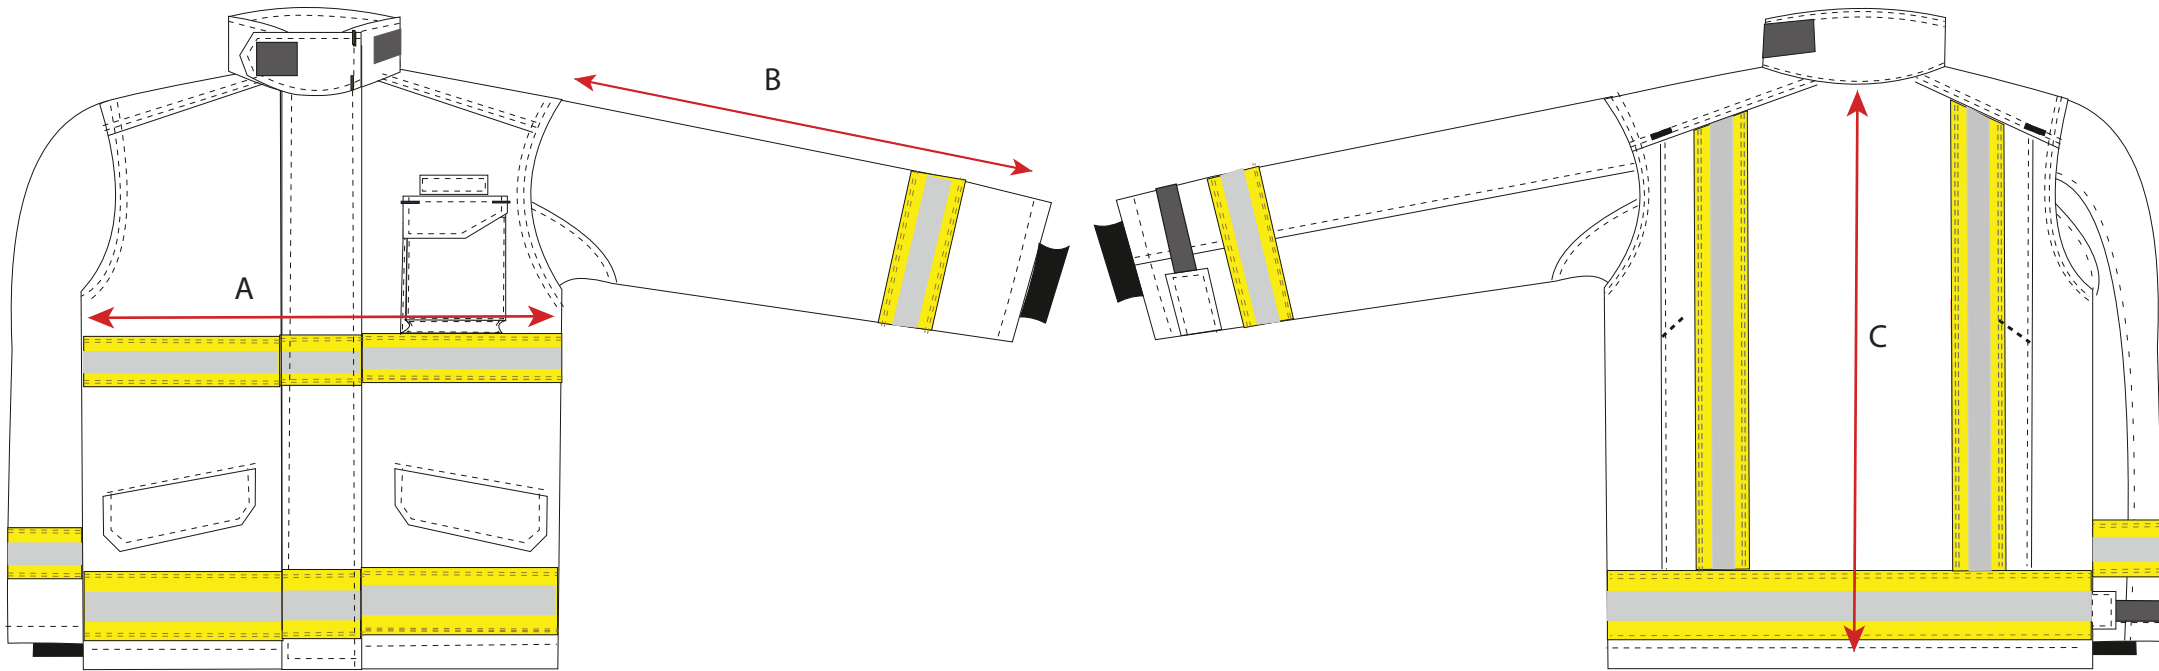

STYLE NO: FB40

DESCRIPTION: 4000 Over-Coat

FABRIC: 75% Meta-Aramid, 23% Para-Aramid, 2% Anti-Static

COLOUR: Navy

	SIZES	S	M	L	XL	XXL	3XL	Tol+/-
A	Chest	60	64	68	72	76	80	1
B	Overarm Length	61	63	65	67	69	71	1
C	Back Length	76	78	80	82	84	86	1