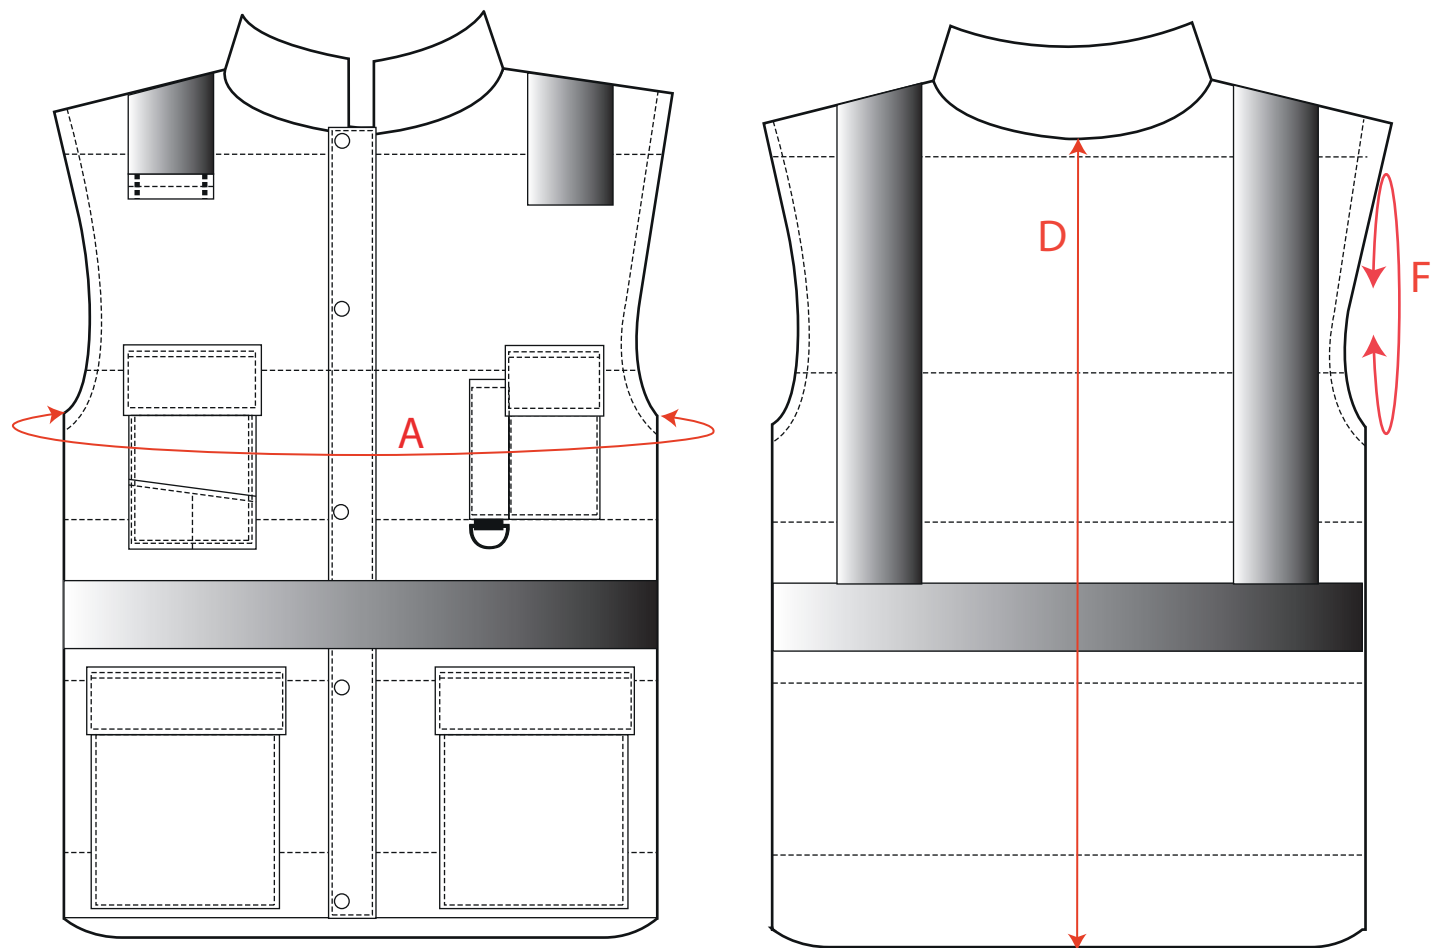

STYLE NO: F414	DESCRIPTION: Iona Bodywarmer
----------------	------------------------------

		S	M	L	XL	2XL
To Fit Chest:		92-96	100-104	108-112	116-124	128-132
Chest	A	114	122	130	138	146
Nape to Hem	D	77	79	79	79	81
Inner Armhole Relaxed	F	25	26	27	28	29