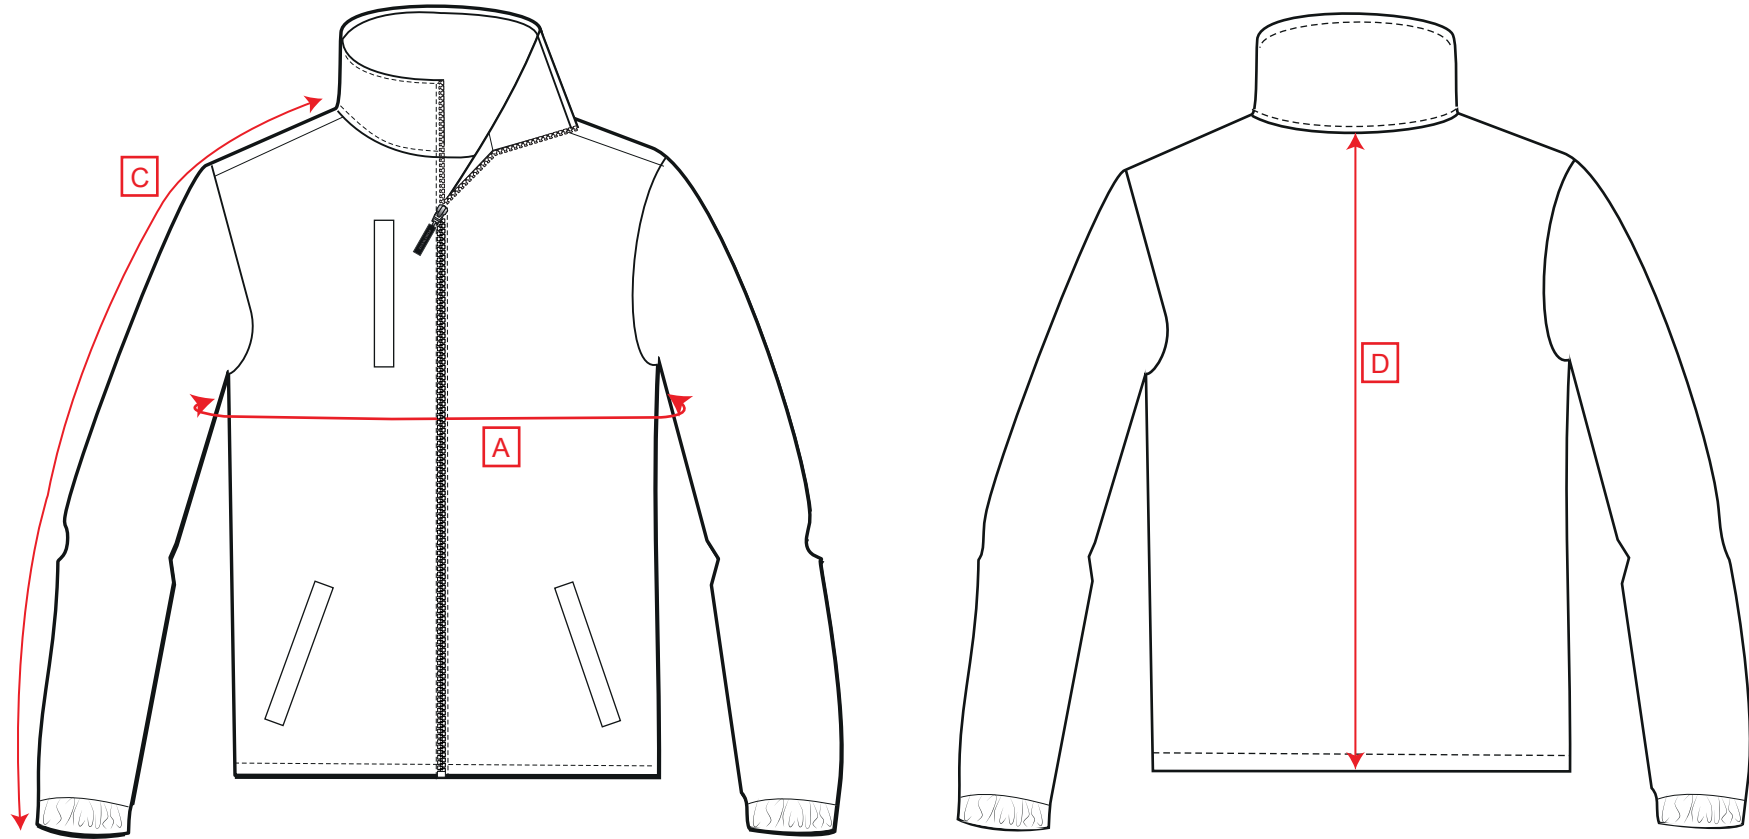

STYLE NO: F330	DESCRIPTION: BuildTex Laminated Fleece
----------------	--

	Code	XS	S	M	L	XL	2XL	3XL	4XL
To Fit Chest		80-88	92-96	100-104	108-112	116-124	128-132	136-140	144-148
Chest	A	106	114	122	130	138	146	154	162
Collar to Cuff	C	80	81	82	83	84	85	86	87
Nape to Hem	D	72	74	74	76	76	76	78	78