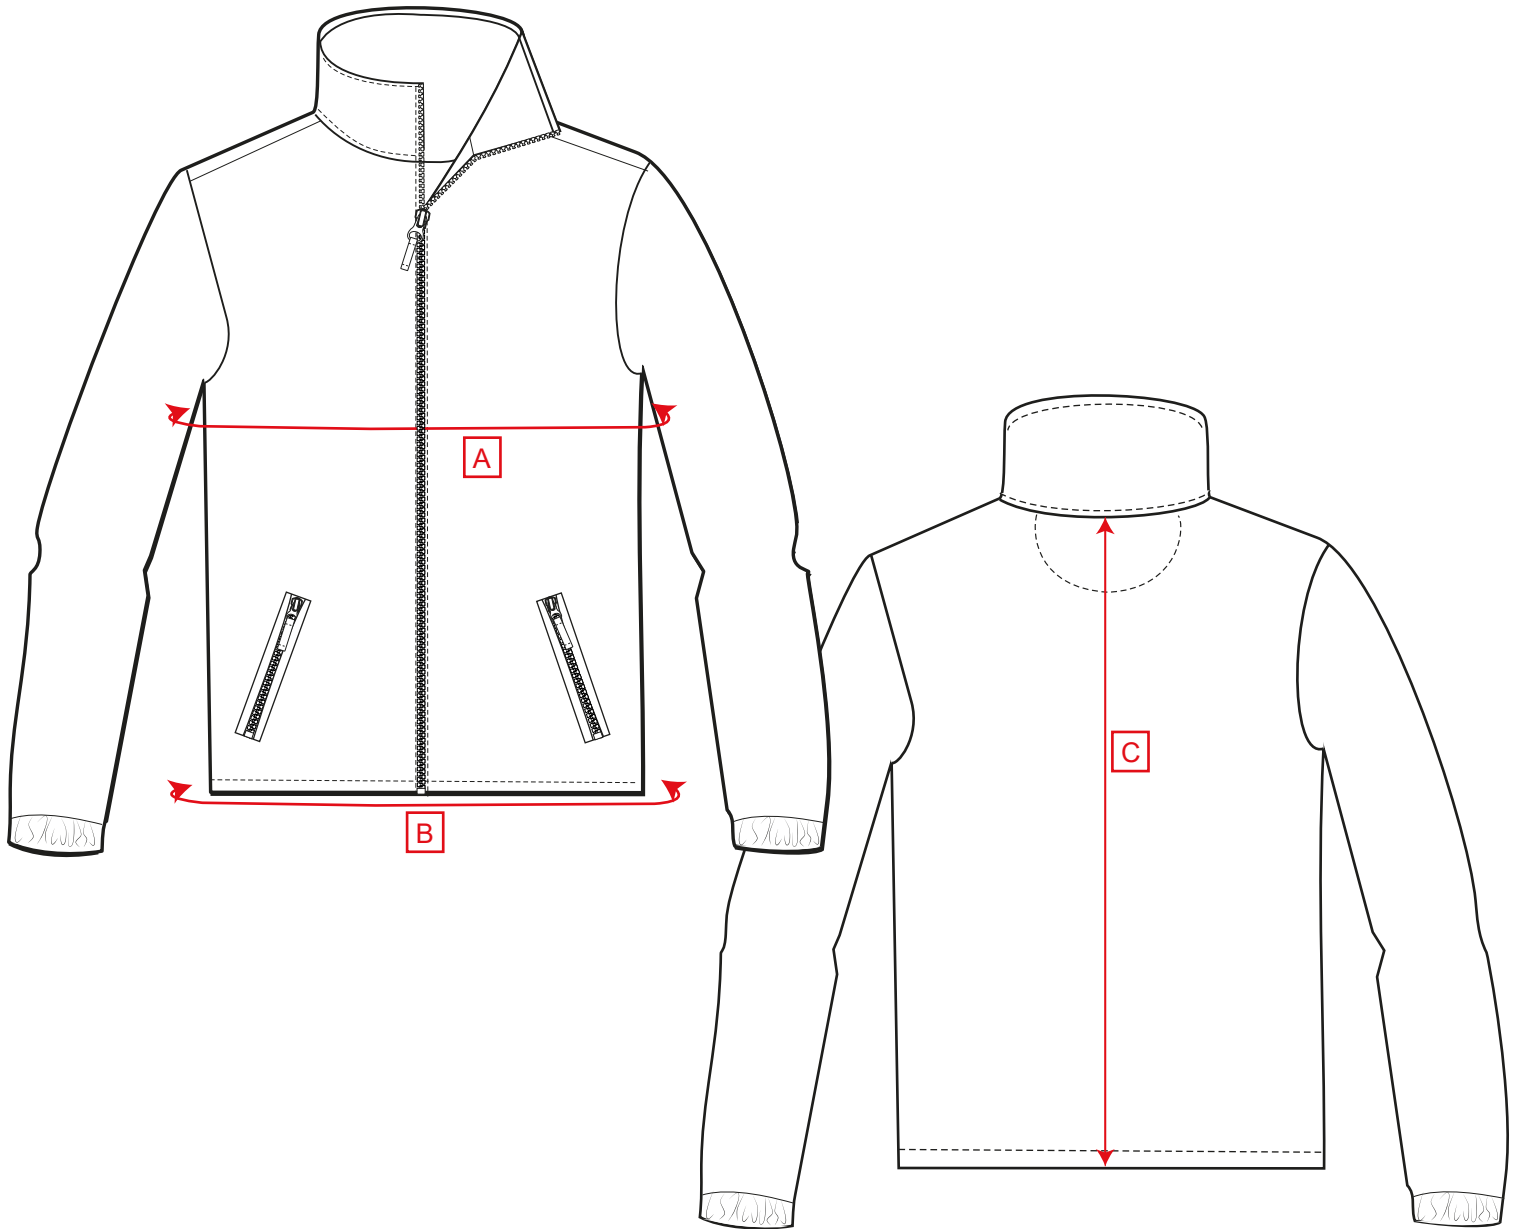

# PORTWEST®

STYLE F205  
NO:

DESCRIPTION: Aran Fleece

	Code	XS	Small	Medium	Large	Xlarge	XXL	3XI	4XI	5XI
To Fit Chest		80-88	92-96	100-104	108-112	116-124	128-132	136-140	144-148	152-160
Chest	A	98	106	114	122	130	138	146	154	162
Collar to Cuff	B	79	80	81	82	83	84	85	86	87
Nape to Hem	C	74	74	74	74	76	76	76	78	78