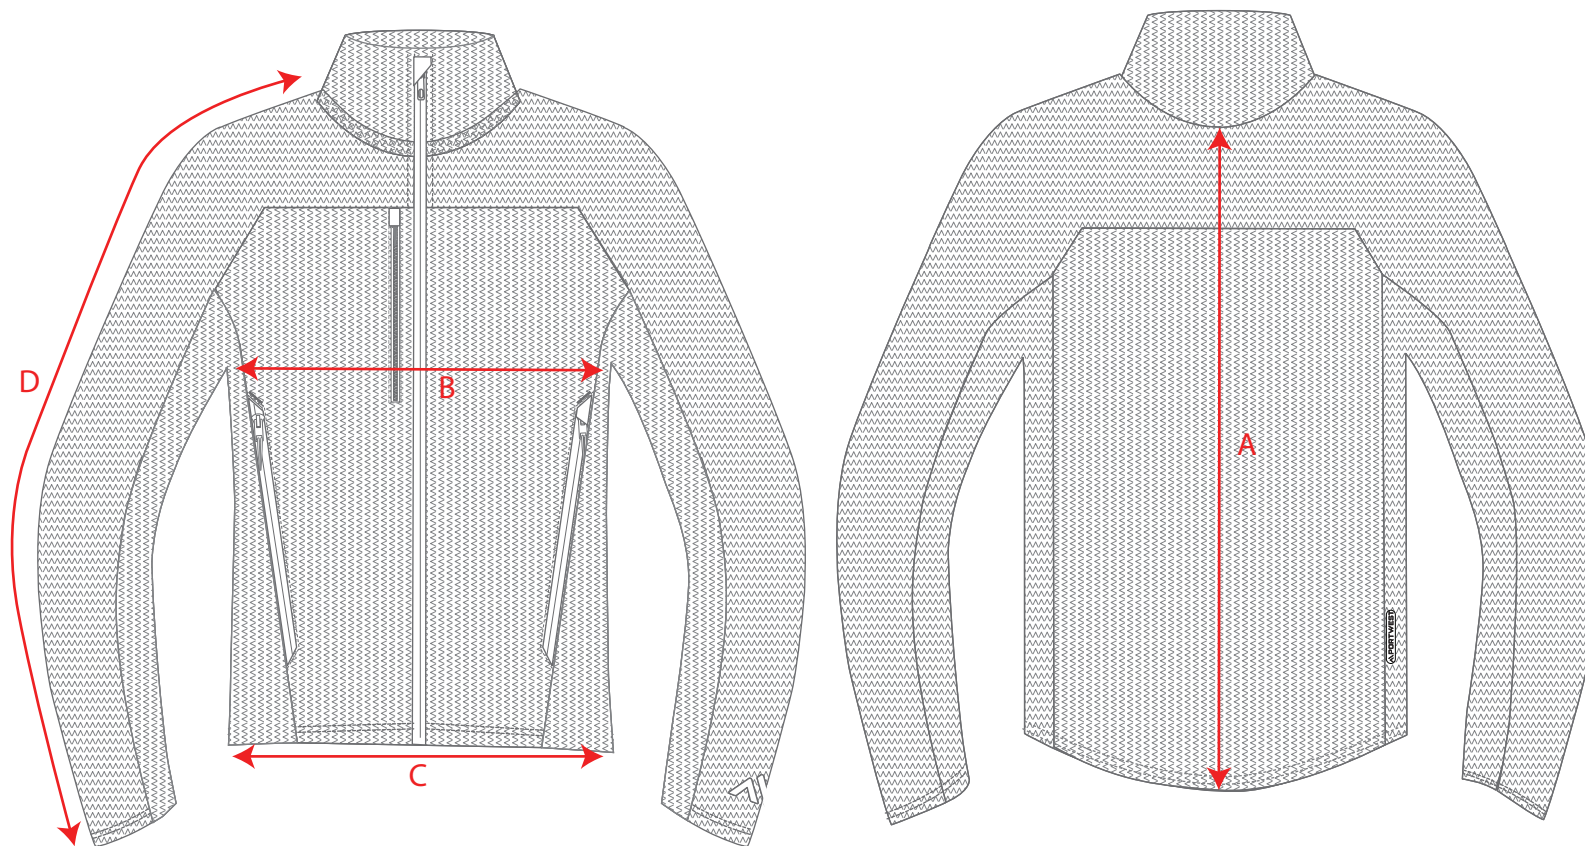

STYLE NO: EV480

DESCRIPTION: EV4 FLEECE

Description		S	M	L	XL	XXL	3XL	4XL
Back Length - Regular	A	73	74	75	77	79	81	83
Chest Width	B	49	53	57	63	67	71	75
Hem Width - relaxed	C	49	53	57	63	67	71	75
Sleeve Length - Raglan - Long Sleeve	D	80	82	84	86.5	88.5	90.5	92.5