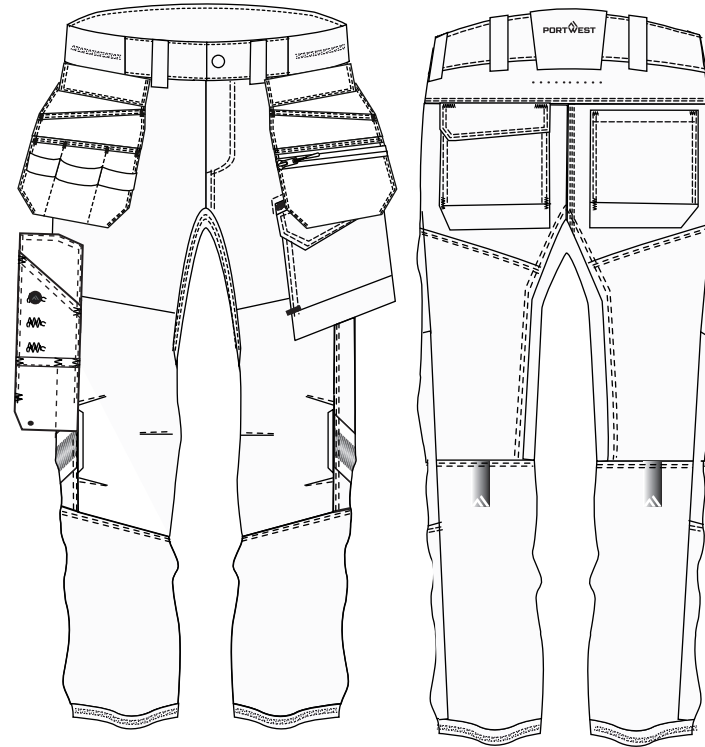

STYLE NO: EV440	DESCRIPTION: EV4 Holster Trouser
------------------------	---

Description	26	28	30	32	33	34	36	38	40	41	42	44	46	48
Waist - relaxed	34.00	36.50	39.00	41.50	42.75	44.00	46.50	49.00	51.50	52.75	54.00	56.50	59.00	61.50
Waist - extended	39.00	41.50	44.00	46.50	47.75	49.00	51.50	54.00	56.50	57.75	59.00	61.50	64.00	66.50
Seat	45.00	47.50	50.00	52.50	53.75	55.00	57.50	60.00	62.50	63.75	65.00	67.50	70.00	72.50
Inner Leg Length - Regular	79.00	79.00	79.00	79.00	79.00	79.00	79.00	79.00	79.00	79.00	79.00	79.00	79.00	79.00
Inner Leg Length - Tall	84.00	84.00	84.00	84.00	84.00	84.00	84.00	84.00	84.00	84.00	84.00	84.00	84.00	84.00