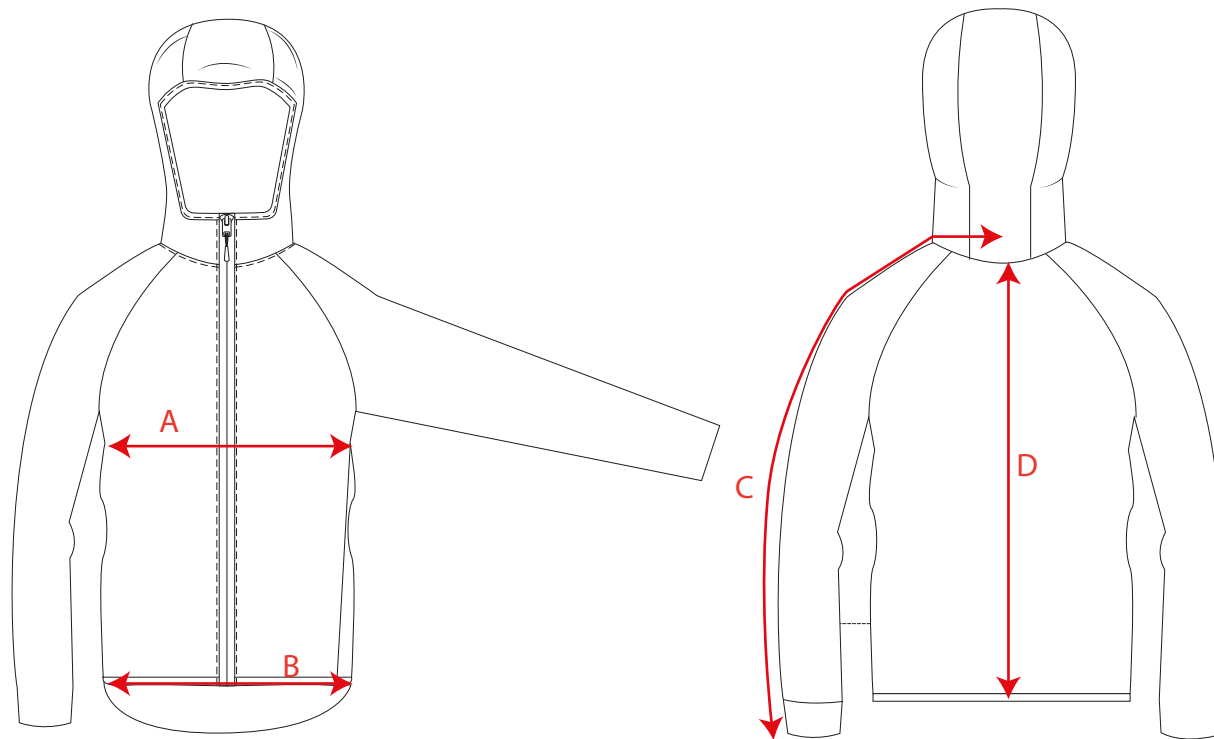

STYLE NO: DX468	DESCRIPTION: DX4 Heavy Padded Baffle Jacket
-----------------	---

MEASUREMENTS		S	M	L	XL	2XL	3XL
JACKET CHEST	A	110	118	126	138	146	154
HEM RELAXED	B	106	114	122	134	142	150
OVERARM SLEEVE LENGTH	C	93.5	95	96.5	98	99.5	101
CENTRE BACK LENGTH	D	73.5	75	76.5	78	79.5	81