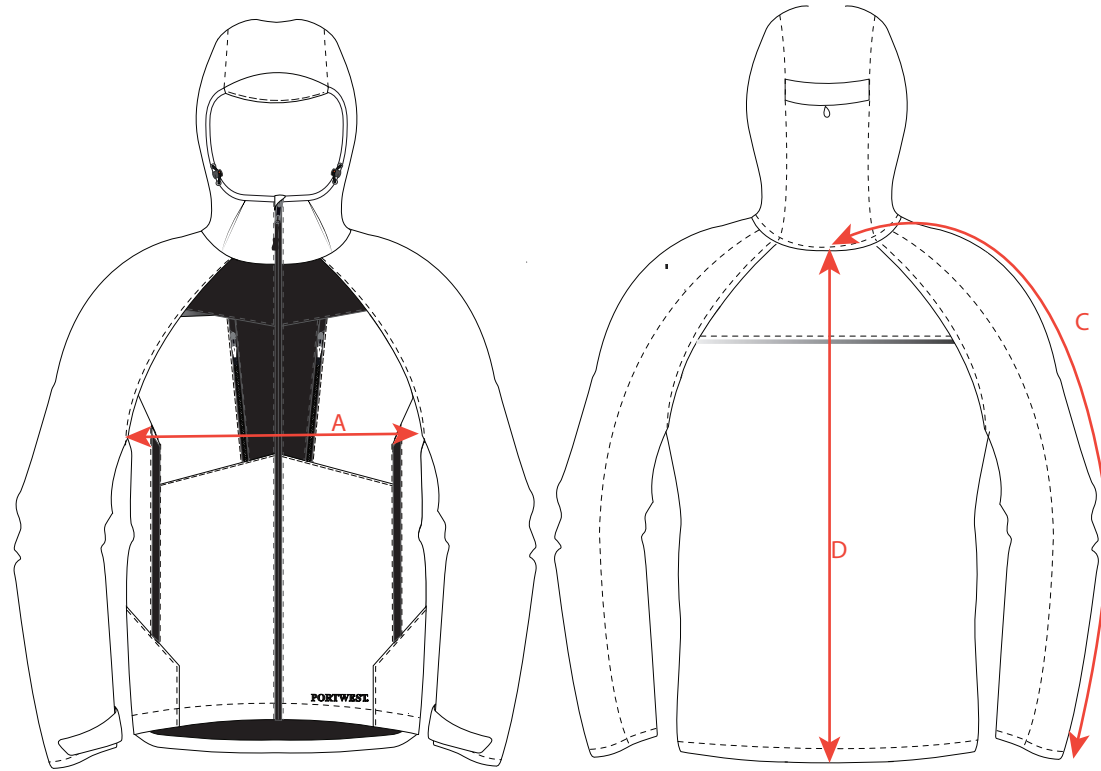

STYLE NO: DX463	DESCRIPTION: DX4 SHELL JACKET
-----------------	-------------------------------

Measurements							
		S	M	L	XL	2XL	3XL
JACKET CHEST	A	110	118	126	138	146	154
CENTRE BACK NECK TO CUFF (OVERARM SLEEVE LENGTH)	C	93.5	95	96.5	98	99.5	101
NAPE TO HEM (CENTRE BACK LENGTH)	D	76.5	78	79.5	81	82.5	84