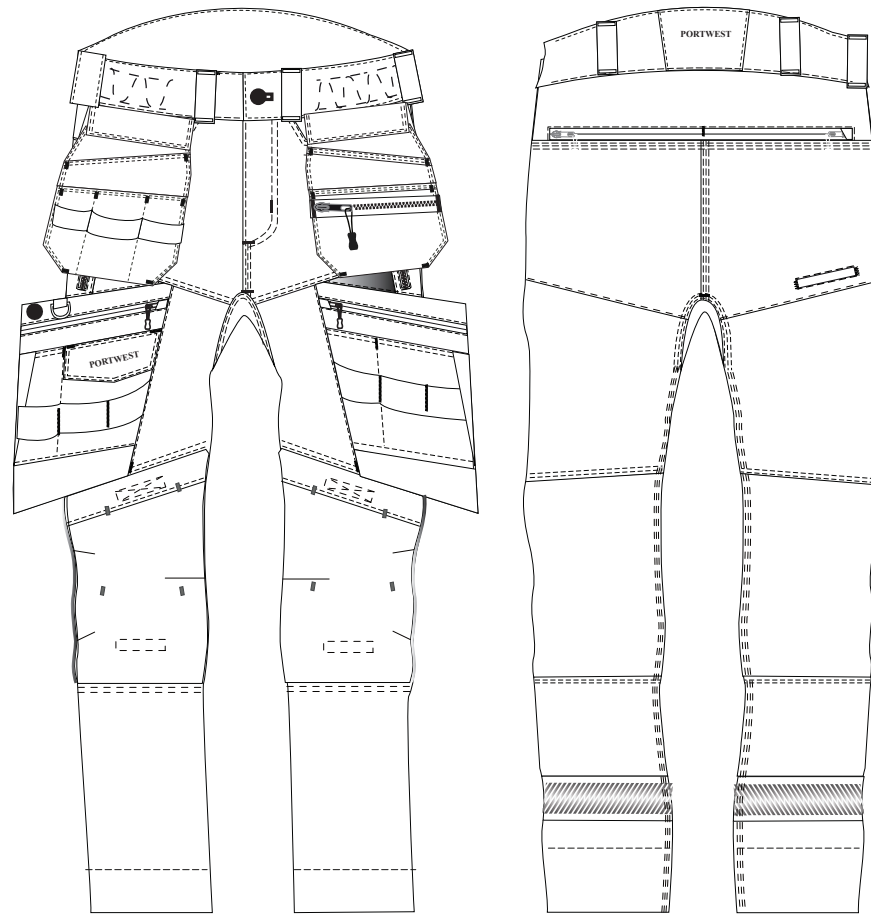

STYLE NO: **DX452** DESCRIPTION: **Women's Detachable Holster Pocket Trouser**

Description	26	28	30	32	34	36	38
Waist - relaxed	38.00	40.00	42.00	44.00	46.50	48.50	51.50
Waist - extended	43.00	45.00	47.00	49.00	51.50	53.50	56.50
Seat	53.50	55.50	57.50	59.50	62.00	64.00	67.00
Inner Leg Length - Regular	74.00	74.00	74.00	74.00	74.00	74.00	74.00