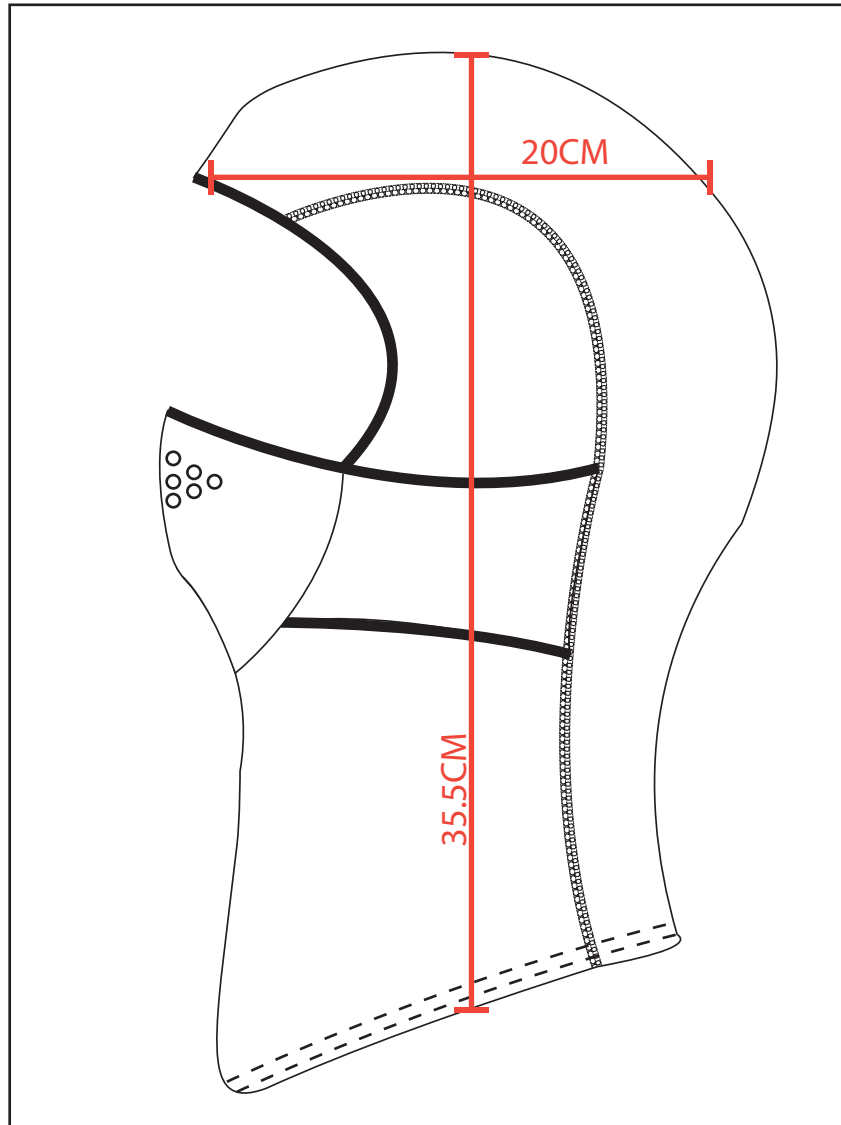

STYLE NO: CS23

DESCRIPTION: Multiway Balaclava

FABRIC: 92% Polyester, 8% Elastane, 260g

COLOUR: Black

SIDE VIEW

FRONT VIEW