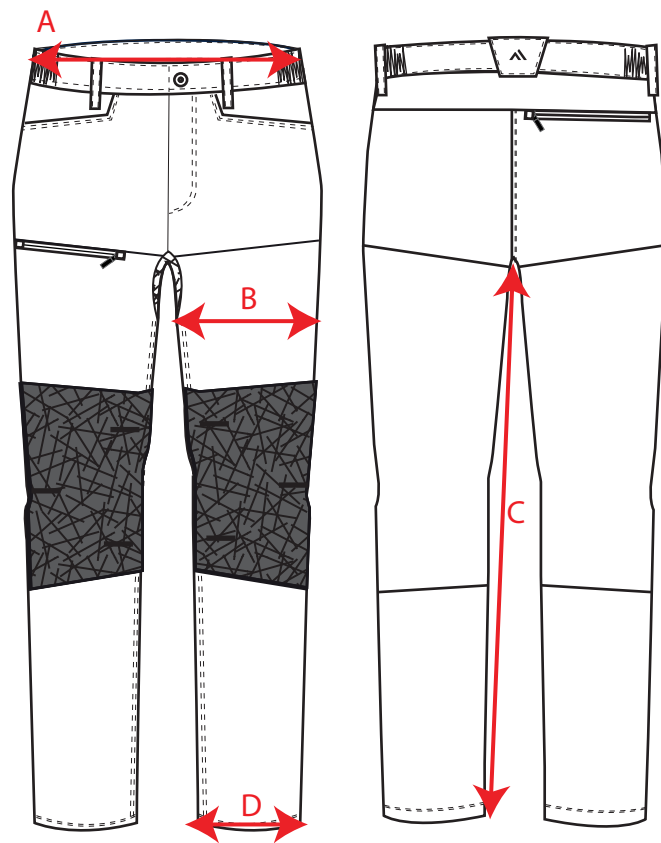

STYLE NO: **CD887** DESCRIPTION: WOMENS WORK TROUSER

All measurements in CM	Size	XS	S	M	L	XL	2XL				
	UK	6	8	10	12	14	16	18	20	22	24
	Inch's	24	26	28	30	32	34	36	38	40	42
Waist fixed waist	A	63.5	68.5	73.5	78.5	83.5	88.5	93.5	98.5	103.5	108.5
Thigh full	B	57	59.5	62	64	66.5	69	71.5	74	76.5	79
Inside Leg	C	74	74	74	74	74	74	74	74	74	74
Ankle full	D	33.2	33.2	33.2	33.7	33.7	33.7	33.7	33.7	33.7	33.7