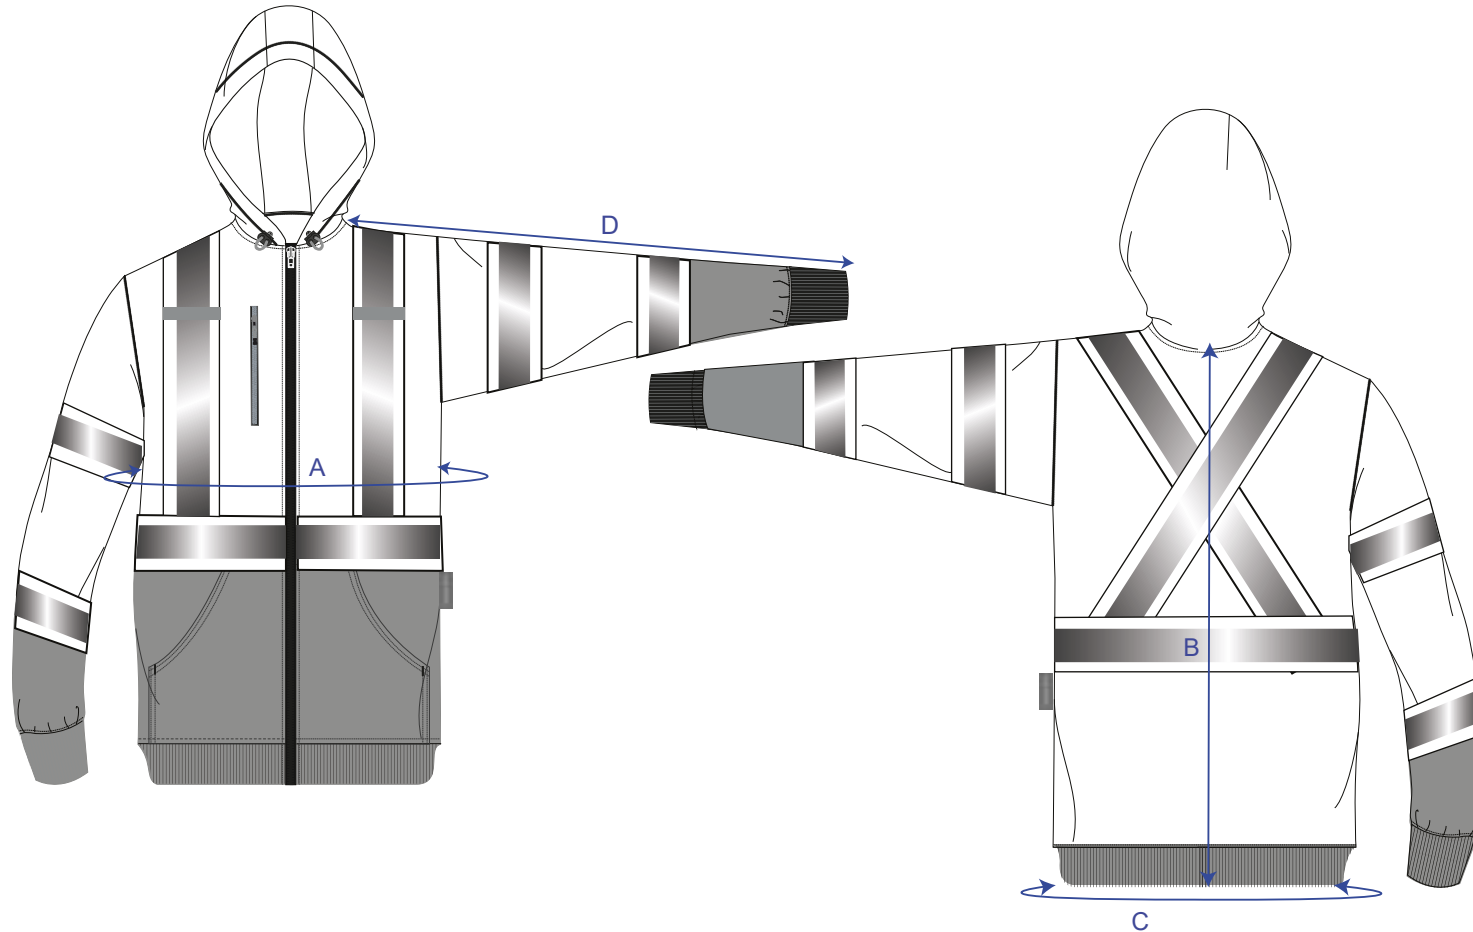

STYLE NO: CA170

DESCRIPTION: X Back Contrast Tape Hoodie

The Measurements Are For A Fully Relaxed Fabric, In Cm :

Code	AREA	S	M	L	XL	XXL	3XL	4XL	5XL	6XL	ToI Plus
A	Chest	108	117	126	135	144	153	162	171	180	1
B	Back Length (incl.waistband)	72	73	73	73	73	74	74	75	76	1
C	Waistband Circumference (relaxed)	78	87	96	105	114	123	132	141	150	1
D	Sleeve Length (Incl.collar & Cuff)	80	81	82	83	84	85	86	87	88	0.5