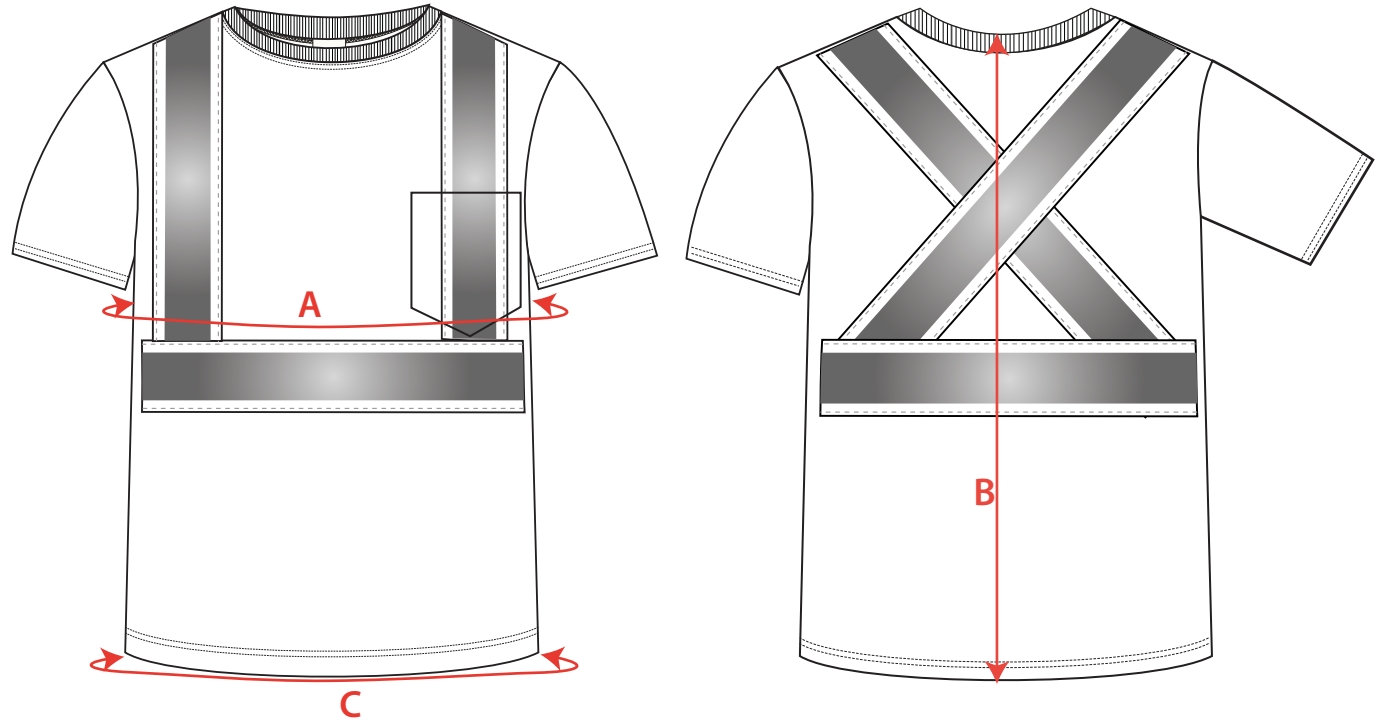

STYLE NO: CA110	DESCRIPTION: X Back Contrast Tape S/S T-Shirt
------------------------	--

Measurements Are For A Fully Relaxed Fabric, In Cm's		XS	S	M	L	XL	XXL	3XL	4XL	5XL	Tolerance (+)
A	Chest	92	100	108	116	124	136	144	152	164	1
B	Back Length (<i>include collar</i>)	70	74	75	76	77	78	79	80	81	1
C	Hem Circumference	92	100	108	116	124	136	144	152	164	1