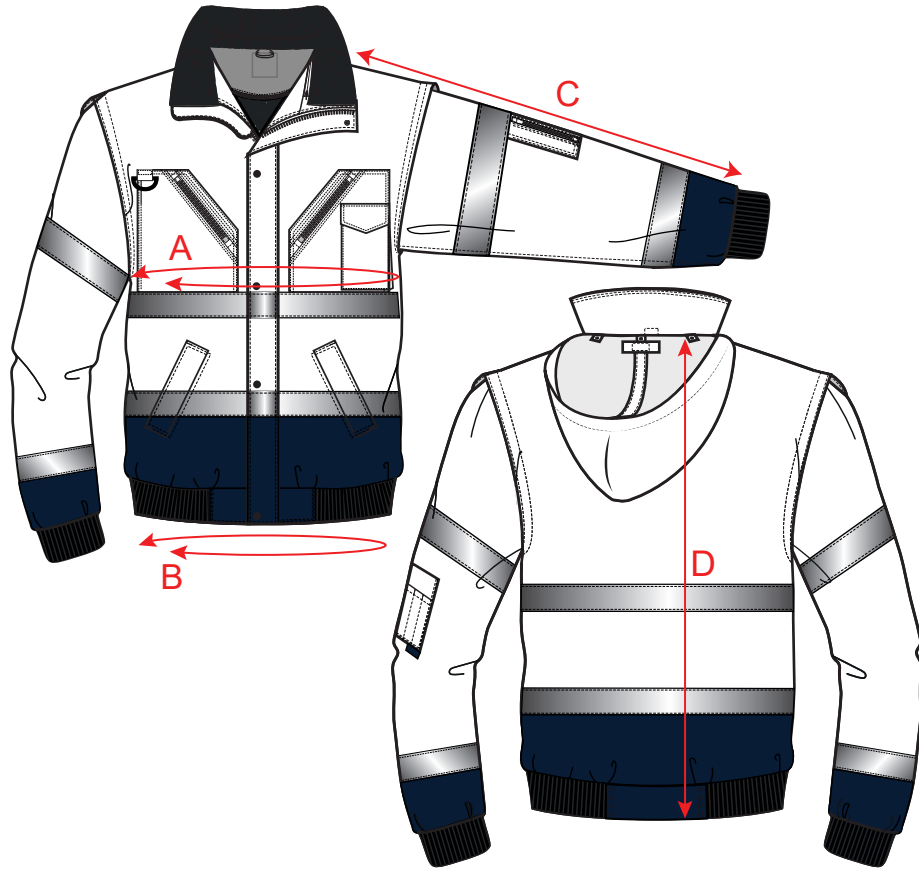

STYLE NO:

C465

DESCRIPTION:

Hi-Vis Contrast Bomber Jacket

Colourway

Detachable Inner Liner

Nylon coil zip. (yellow on yellow/navy) (orange on orange/navy)

Binding on front edge, armholes, collar and hem (Dark Black Line)

Measurements

To Fit Chest	XS	S	M	L	XL	XXL	3XL	4XL	5XL	6XL	ToI	
	80-88	92-96	100-104	108-112	116-124	128-132	136-140	144-148	152-160	164-172		
Euro Sizes	1	2	3	4	5	6	7	8	9	10		
Jacket Chest	A	110	118	126	134	142	150	158	166	178	190	1
Hem Relaxed	B	76	84	92	100	108	116	124	136	148	160	1
Collar to Cuff (incl. Cuff)	C	81	82	83	84	85	86	87	88	89.5	91	1
Centre Back Length (incl. Waistband)	D	72	72	74	74	76	76	76	78	78	80	1