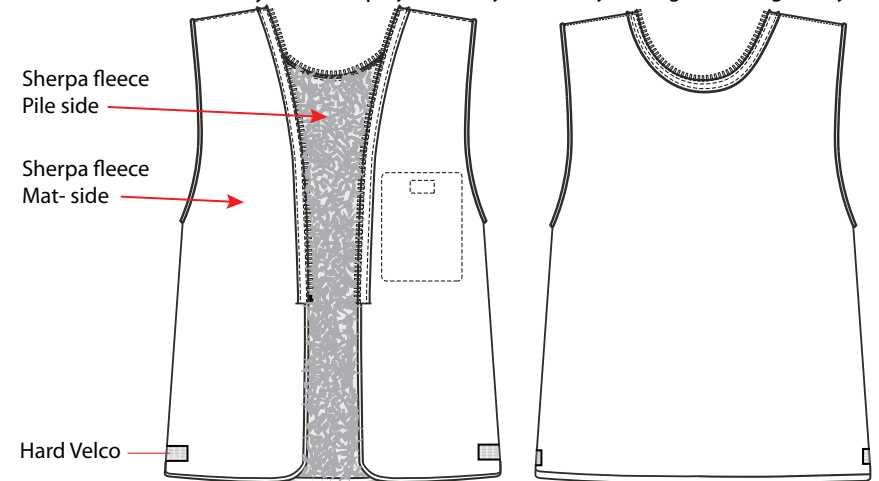

STYLE NO:

C465

DESCRIPTION:

Hi-Vis Contrast Bomber Jacket

Colourway

Detachable Inner Liner

Nylon coil zip. (yellow on yellow/navy) (orange on orange/navy)

Binding on front edge, armholes, collar and hem (Dark Black Line)

Measurements

To Fit Chest	XS	S	M	L	XL	XXL	3XL	4XL	5XL	6XL	ToI	
	80-88	92-96	100-104	108-112	116-124	128-132	136-140	144-148	152-160	164-172		
Euro Sizes	1	2	3	4	5	6	7	8	9	10		
Jacket Chest	A	110	118	126	134	142	150	158	166	178	190	1
Hem Relaxed	B	76	84	92	100	108	116	124	136	148	160	1
Collar to Cuff (incl. Cuff)	C	81	82	83	84	85	86	87	88	89.5	91	1
Centre Back Length (incl. Waistband)	D	72	72	74	74	76	76	76	78	78	80	1