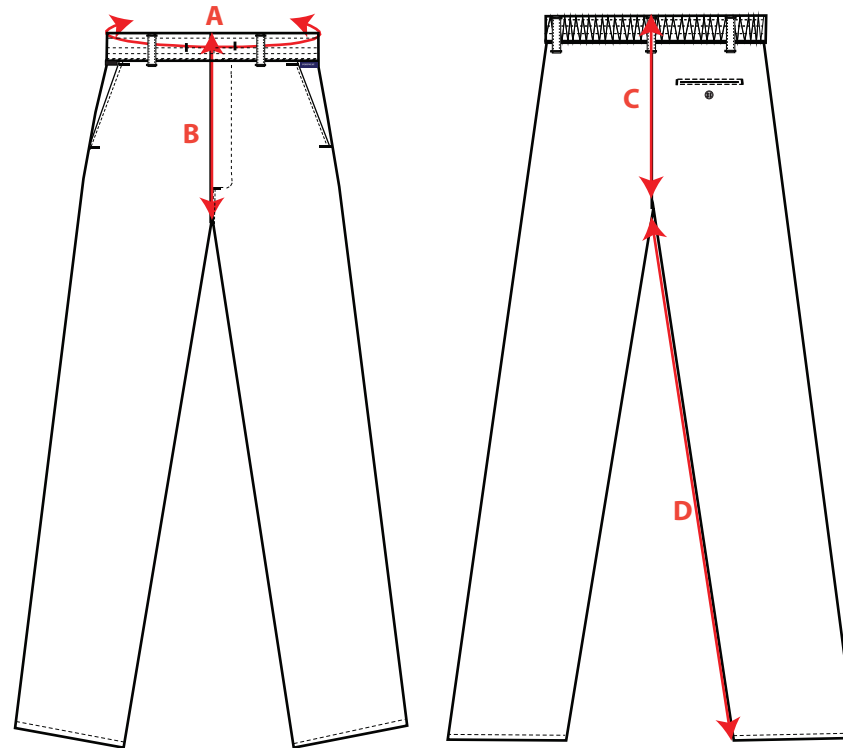

STYLE C075
NO:

DESCRIPTION: Barnet Chefs Trousers

FABRIC: 100% Co on 190g

COLOUR: Blue and White
Check

Measurements									
AREA Inches		XS	S	M	L	XL	XXL	XXXL	Tall Plus
Waist RELAXED	A	64	72	80	88	96	104	112	
Front Rise (<i>incl waistband</i>)	B	29	30	31	32	33	34	35	
Back Rise (<i>incl waistband</i>)	C	37.5	38.5	39.5	40.5	41.5	42.5	43.5	
Inside Leg	D	79	79	79	79	79	79	79	5