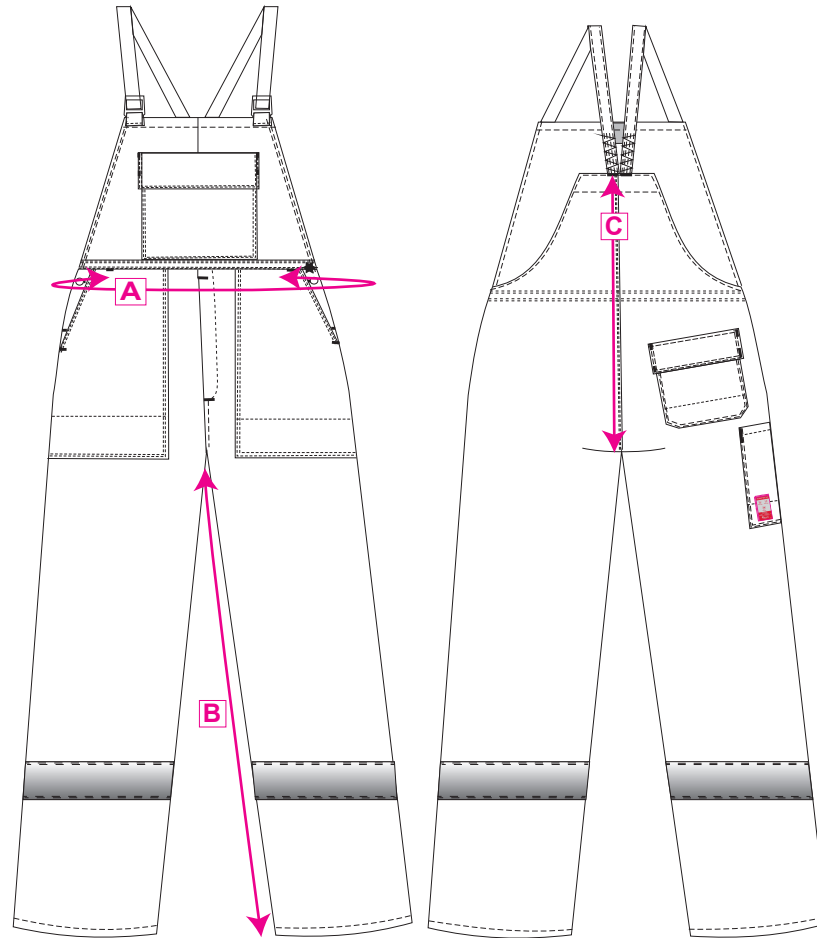

STYLE NO: BZ17	DESCRIPTION: Bizweld Iona Bib & Brace
----------------	---------------------------------------

Measurements		XS	S	M	L	XL	XXL	XXXL	4XL	ToI	Tall
		72	80	88	96	104	112	120	128	PLUS	PLUS
AREA											
Waist	A	82	90	98	106	114	122	130	138	1	
Inside Leg	B	81.5	81.5	81.5	81.5	81.5	81.5	81.5	81.5	1	
Back Rise	C	65	66	66.5	67	67.5	68	68.5	69	1	