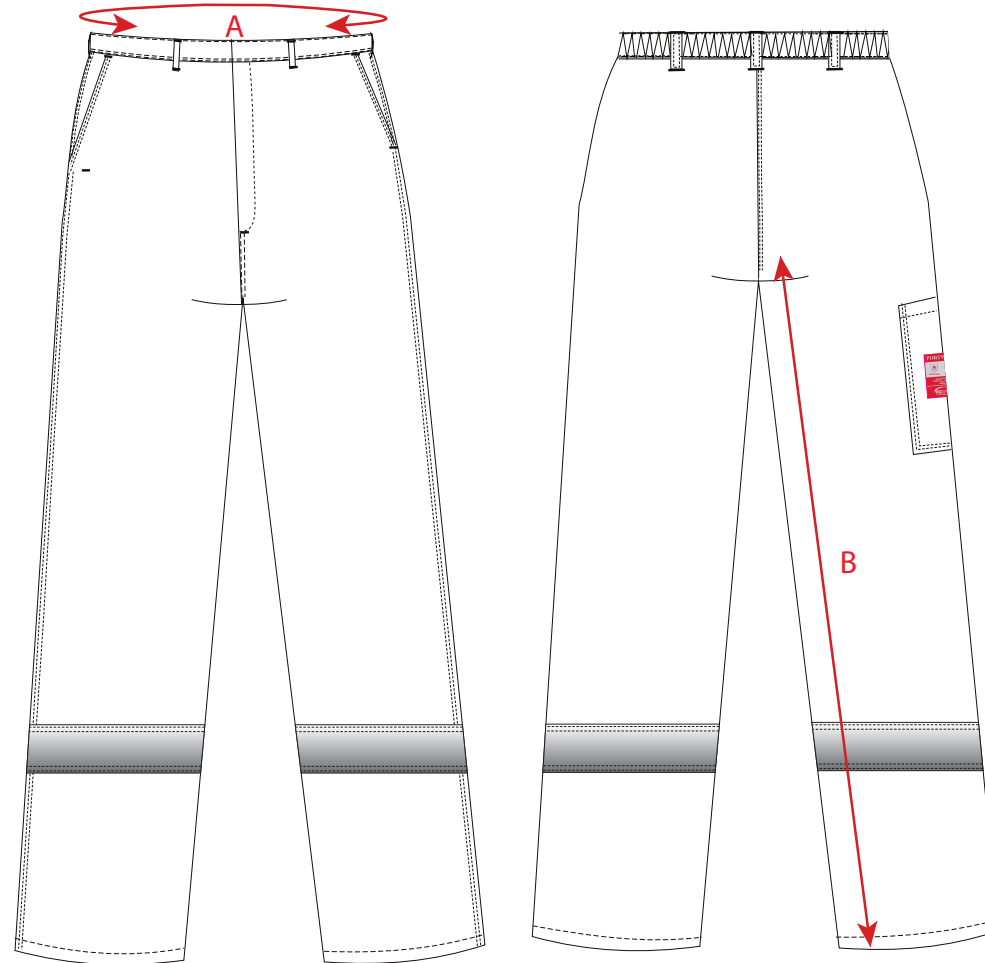

STYLE NO: BZ14

DESCRIPTION: BIZWELD Trousers with Reflective Tape

FABRIC: Chemically Treated 100% Cotton Drill

COLOUR: Navy & Orange

		S	M	L	XL	2XL	3XL
Waist	A	72	80	88	96	104	112
Inside Leg	B	79	79	79	79	79	79