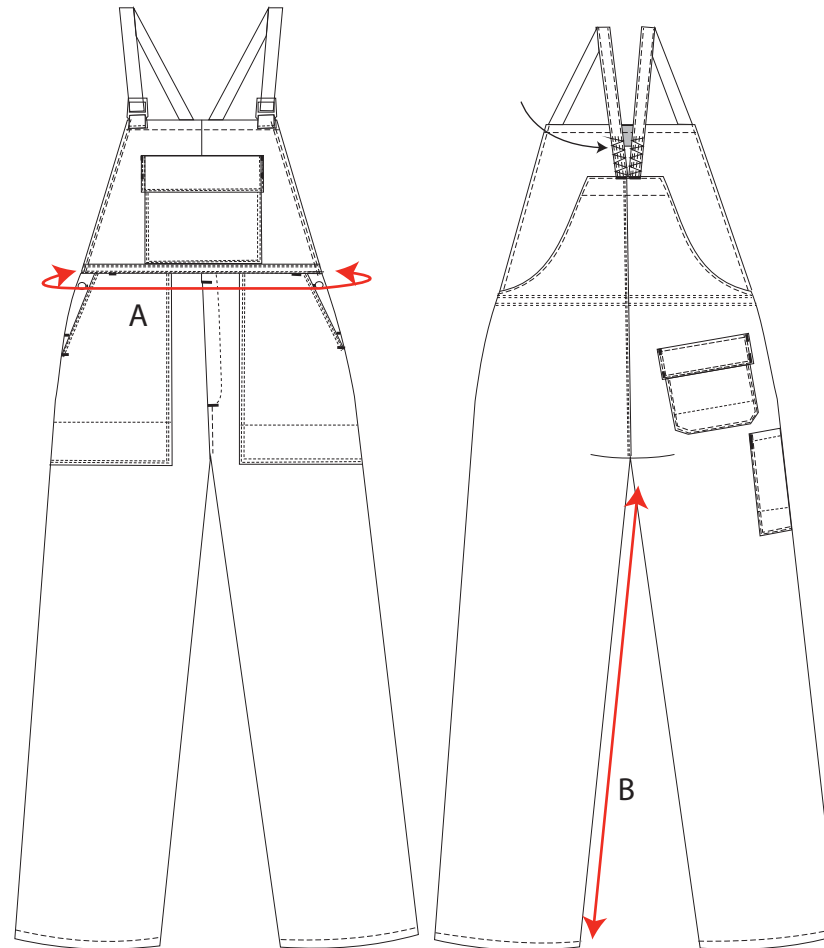

STYLE NO: BIZ4

DESCRIPTION: 'BIZWELD' Bib and Brace

FABRIC: 99% Cotton 1% Carbon Fibre 330g.

COLOUR: Navy, Royal.

		S	M	L	XL	XXL	XXXL	4XL
		80	88	96	104	112	120	128
AREA								
Waist	A	90	98	106	114	122	130	138
Inside Leg	B	81.5	81.5	81.5	81.5	81.5	81.5	81.5