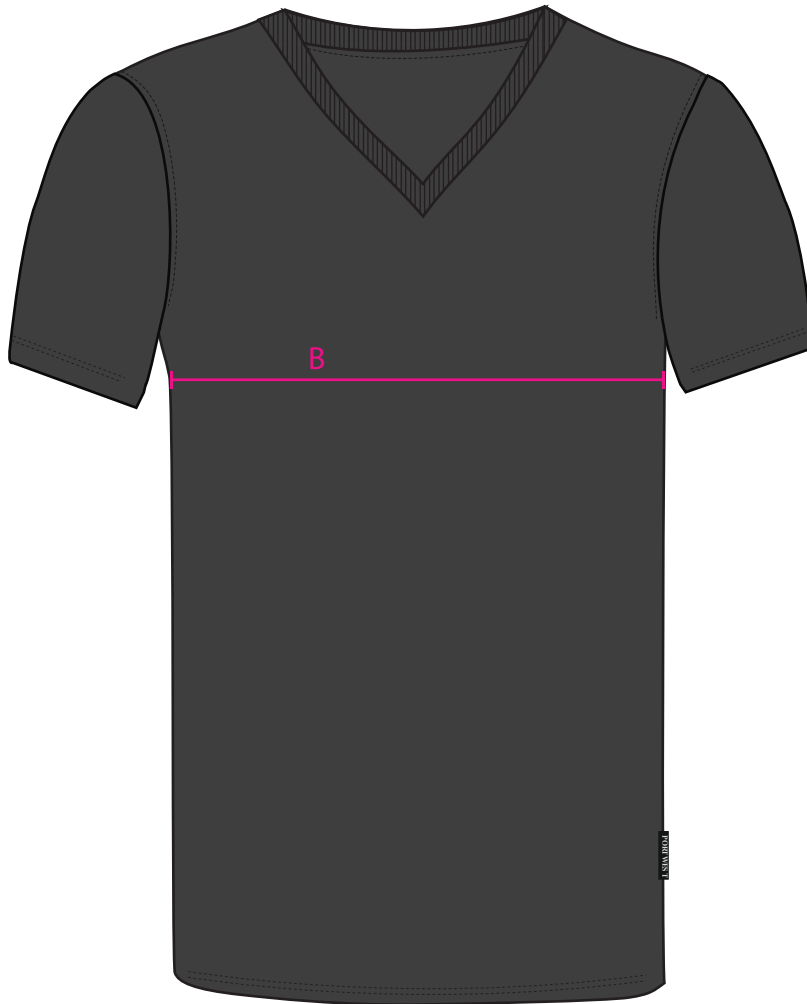

STYLE NO: B197

DESCRIPTION: N-Neck T-Shirt S/S

	Descriptions	XXS	XS	S	M	L	XL	XXL	3XL	4XL	5XL	6XL	7XL	8XL	9XL
<b>A</b>	Back Length	72	73	74	75	76	78	80	82	84	86	88	90	92	94
<b>B</b>	Chest Width	38	42	48	52	56	62	66	70	74	80	86	92	98	104
<b>C</b>	Sleeve Length	21.5	22	22.5	23	23.5	24	24.5	25	25.5	26	26.5	27	27.5	28