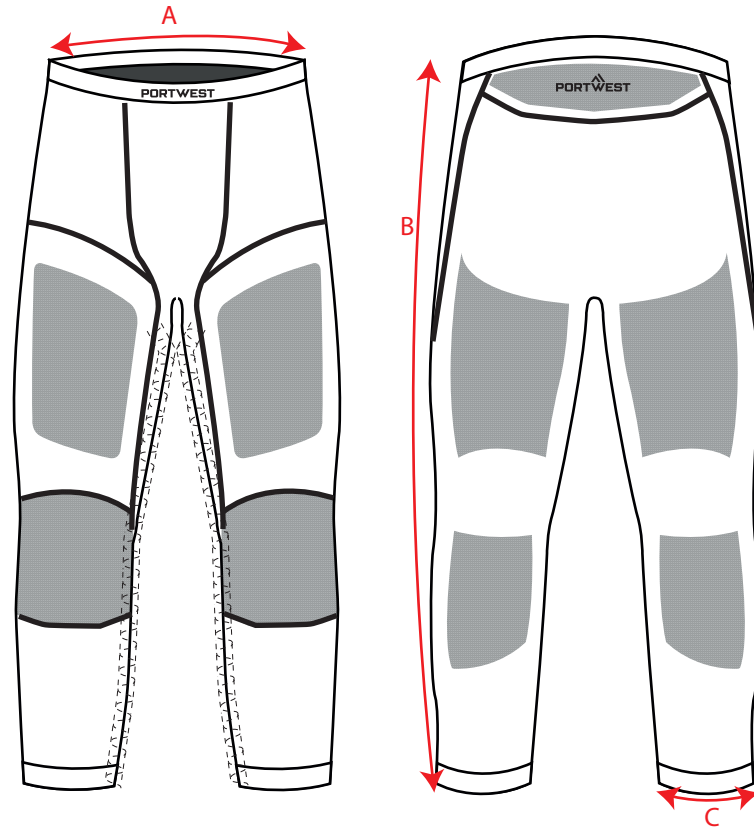

STYLE NO: B171	DESCRIPTION: 60% Polyamide 35% Polyester 5%Spandex
-----------------------	--

B171		S	M	L	XL	XXL
Half Waist Relaxed	A	27.5	29.5	31.5	33.5	35.5
Outer leg including waistband	B	87	89	91	93	95
Ankle width (full)	C	20	22	24	26	28