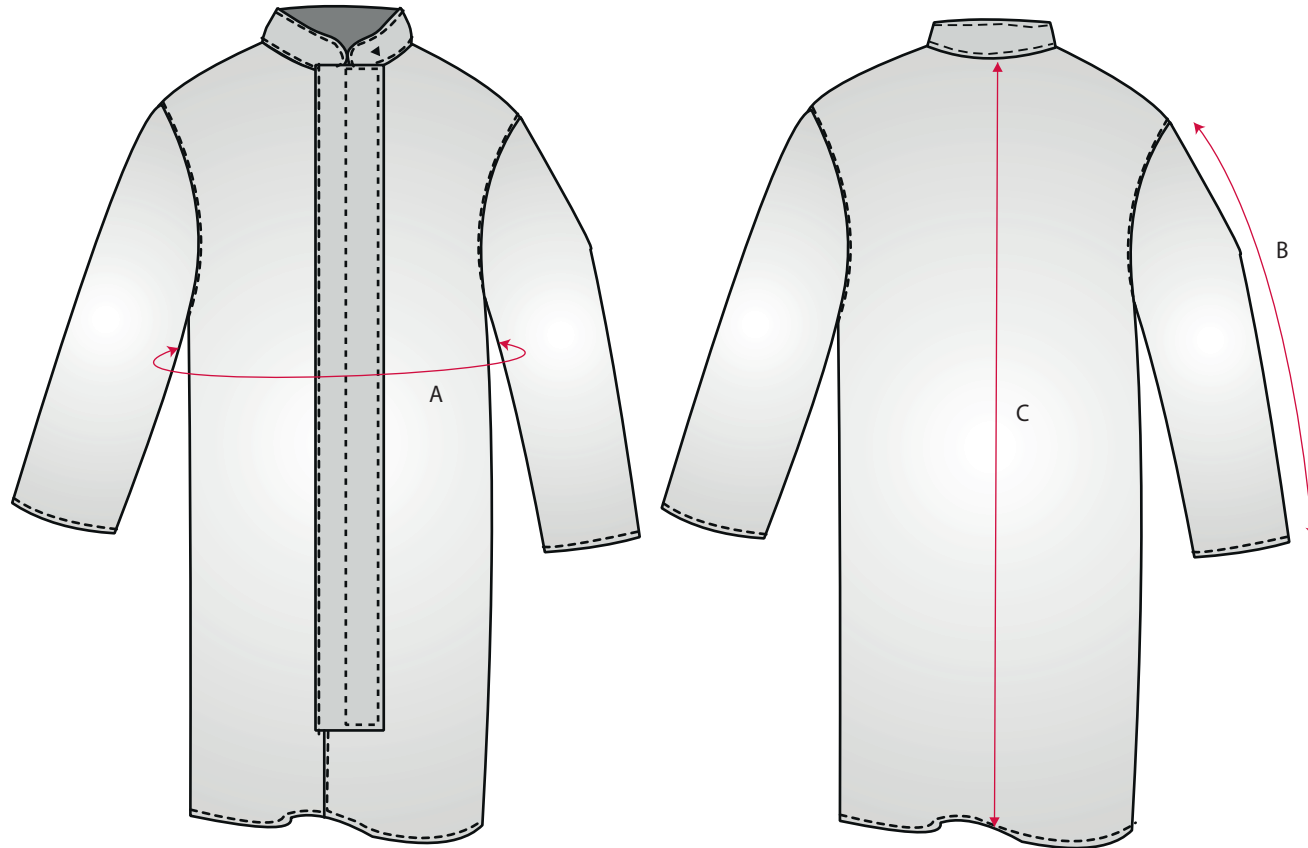

STYLE NO: AM11

DESCRIPTION: Lined Approach Coat, below knee length, Certified to EN ISO 11612

FABRIC: Metallised aluminium coated  
95% Meta Aramid 5% Para Aramid, 330gm

COLOUR: Metallised Silver

	<b>SIZES</b>	<b>M</b>	<b>L</b>	<b>XL</b>	<b>2XL</b>	<b>3XL</b>	<b>4XL</b>
A	CHEST	150	155	160	165	170	175
B	SLEEVE LENGTH	60	62	64	66	68	70
C	BACK LENGTH	116	118	120	122	124	126