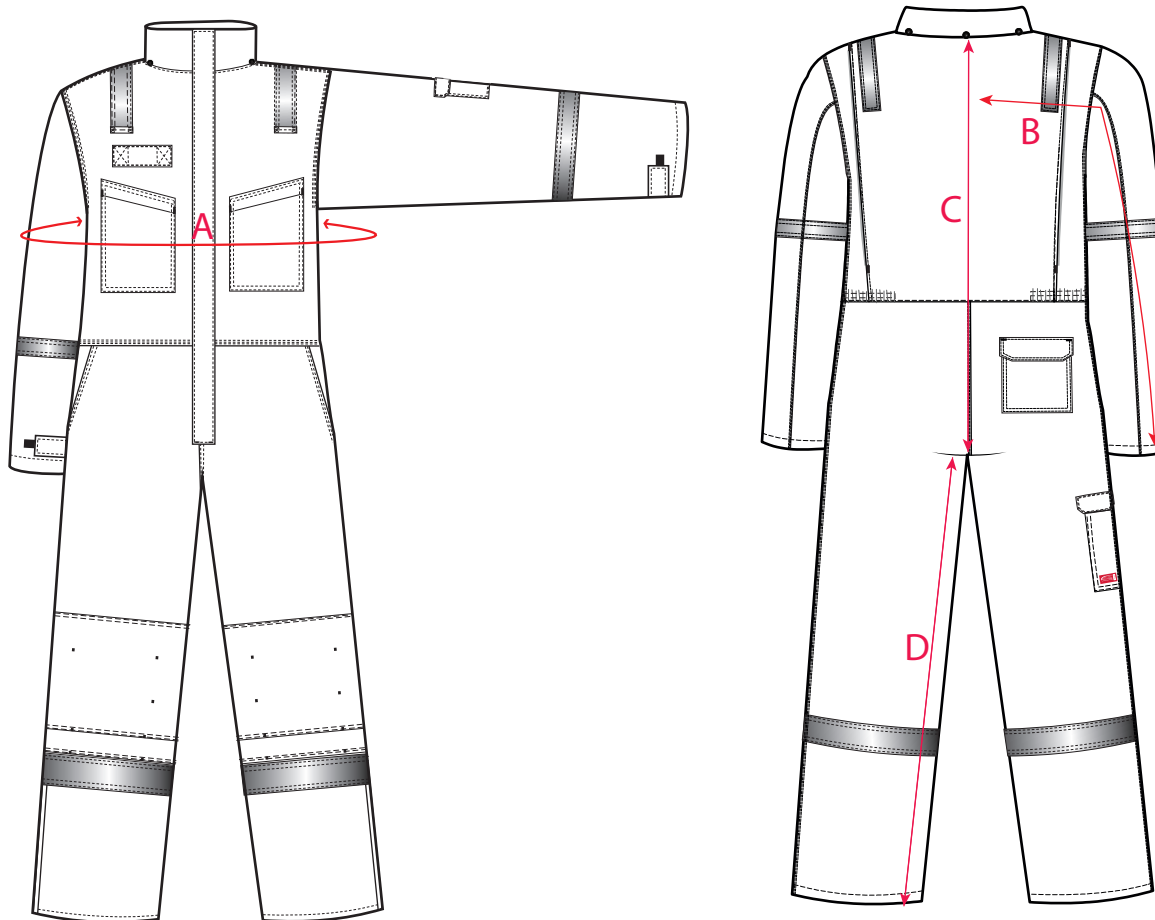

STYLE NO: AF84

DESCRIPTION: Araflame Insulated Coverall

FABRIC: 93% Meta Aramid, 5% Para-Aramid, 2% Carbon Fibre 200g

COLOUR: Orange, Red, Navy

		X SMALL	SMALL	MEDIUM	LARGE	X-LARGE	XXL	3XL	4XL
Chest	A	106	114	122	130	138	150	158	166
Sleeve length	B	85	86	87	88	89	90	91	92
Back neck To Crotch	C	90	92	94	96	98	101	103	105
Inside Leg	D	80	80	80	80	80	80	80	80