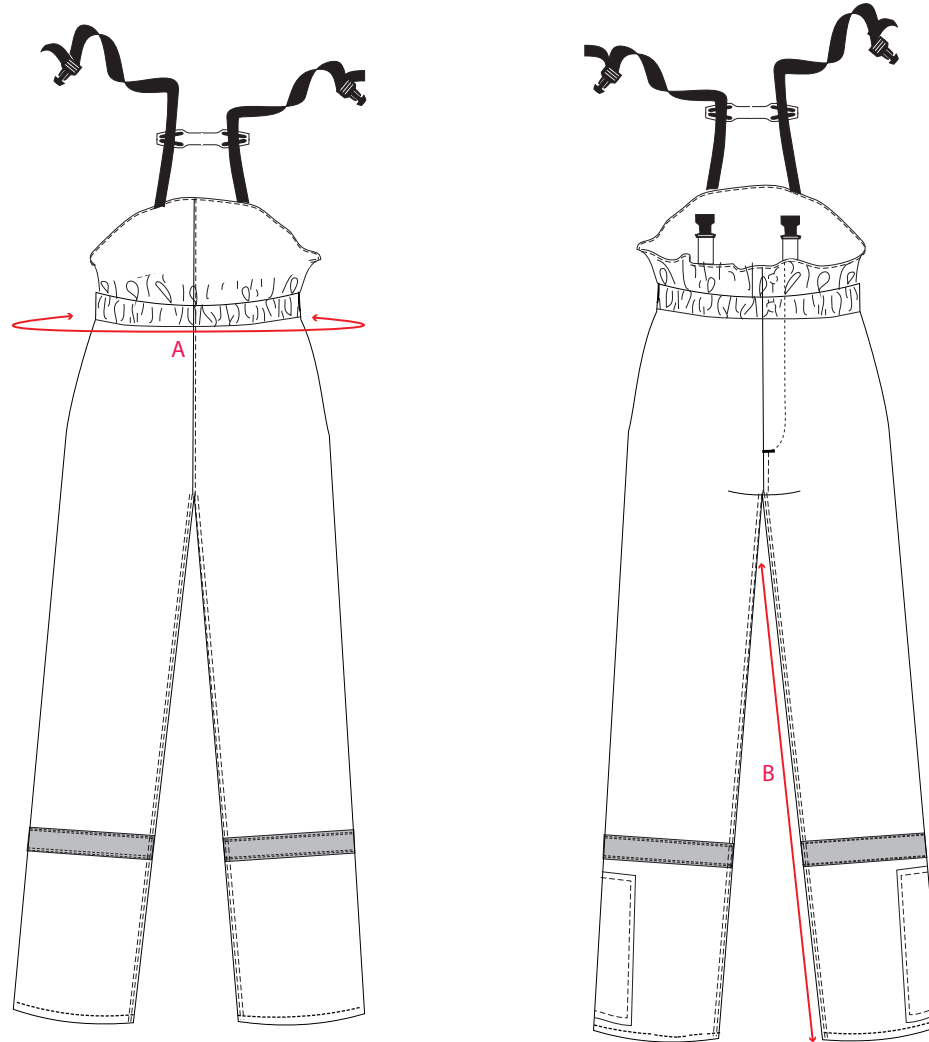

STYLE NO: AF83

DESCRIPTION: Araflame Insulated Salopettes

FABRIC: 93% Meta Aramid, 5% Para-Aramid, 2% Carbon Fibre 200g

COLOUR: Orange, Red, Navy

		S	M	L	XL	XXL	3XL	4XL	5XL
Waist Relaxed	A	56	64	72	80	88	96	94	102
Inside Leg (31" leg)	B	81	81	81	81	81	81	81	81