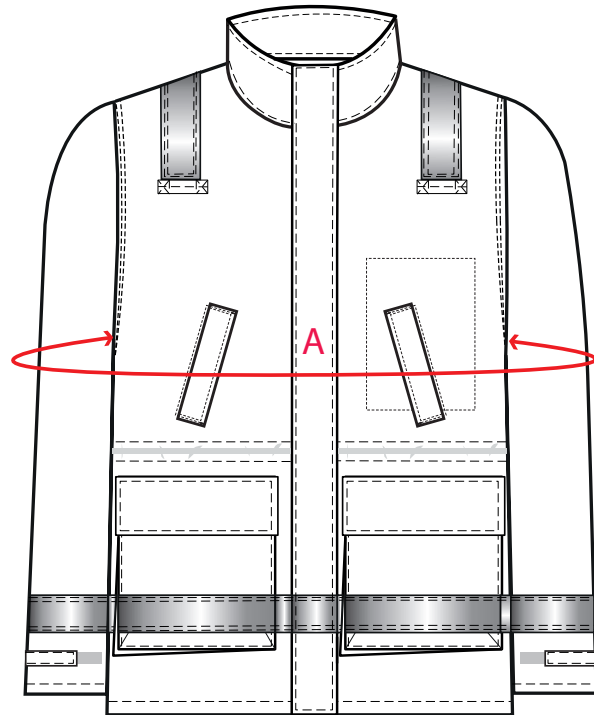

STYLE NO:

AF82

DESCRIPTION:

Araflame Insulated Jacket

FABRIC: 93% Meta Aramid, 5% Para-Aramid, 2% Carbon Fibre 200g

COLOUR: Orange, Red, Navy

		X-SMALL	SMALL	MEDIUM	LARGE	X-LARGE	XXL	XXXL	4XL	5XL
CHEST	A	105	113	121	129	137	149	157	165	173
JKT LENGTH	B	76	77	78	79	80	81	82	83	84
SLEEVE	C	87	88	89	90	91	92	93	94	95