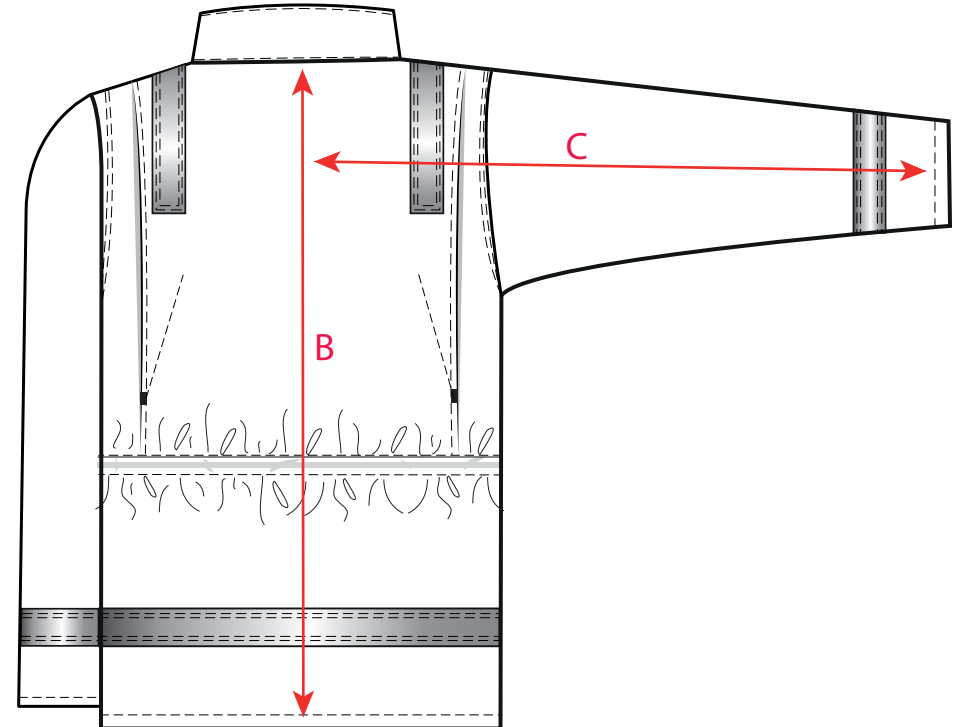

STYLE NO:

AF82

DESCRIPTION:

Araflame Insulated Jacket

FABRIC: 93% Meta Aramid, 5% Para-Aramid, 2% Carbon Fibre 200g

COLOUR: Orange, Red, Navy

		X-SMALL	SMALL	MEDIUM	LARGE	X-LARGE	XXL	XXXL	4XL	5XL
CHEST	A	105	113	121	129	137	149	157	165	173
JKT LENGTH	B	76	77	78	79	80	81	82	83	84
SLEEVE	C	87	88	89	90	91	92	93	94	95