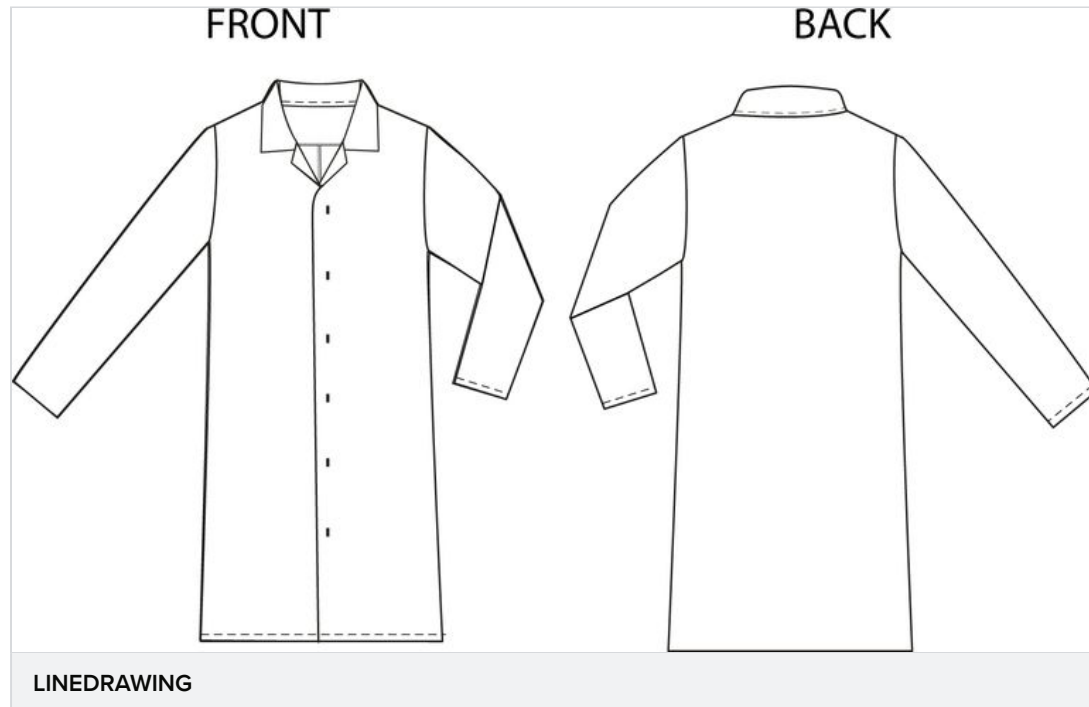

Properties

Style	2210 Food Industry No Pocket Coat
Collection	
Range	Chefs / Food
Sizes	XS-4XL
Composition	65% Polyester, 35% Cotton
Material Weight	245g
Standards	N/A

Colorways

Colorway	Pantone TCX	Image	Active
White			✓
White/Red			✓

Displaying 1 - 2 of 3 results

**Colorways**

Colorway	Pantone TCX	Image	Active
White/Royal			✓

Displaying 3 - 3 of 3 results

2210 Food Industry No Pocket Coat

2210

2210 SIZE CHART

Approved-Production 20-08-2024, 07:40

Style	2210 Food Industry No Pocket Coat	Product Type	Coat
Range	Chefs / Food	Collection	

Dimensions

Description	Image	XS	S	M	L	XL	XXL	3XL	4XL
Sleeve length -12 cm below neck		82.00	83.00	84.00	85.00	86.00	87.00	88.00	89.00
Back Length		100.00	100.00	100.00	100.00	100.00	100.00	100.00	100.00
Chest Width		50.00	54.00	58.00	62.00	68.00	72.00	76.00	80.00