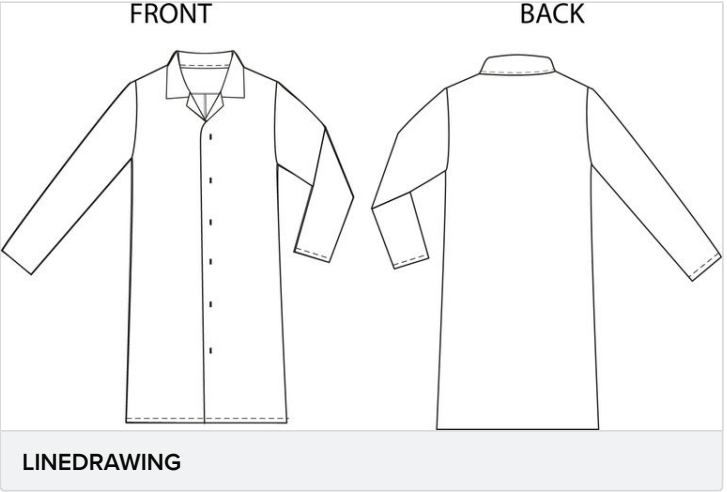

Properties

Style	2210 Food Industry No Pocket Coat
Collection	
Range	Chefs / Food
Sizes	XS-4XL
Composition	65% Polyester, 35% Cotton
Material Weight	245g
Standards	N/A

Colorways

Colorway	Pantone TCX	Image	Active
White			✓
White/Red			✓

Displaying 1 - 2 of 3 results

**Colorways**

Colorway	Pantone TCX	Image	Active
White/Royal			✓

Displaying 3 - 3 of 3 results

2210 Food Industry No Pocket Coat

2210

2210 SIZE CHART

Approved-Production 20-08-2024, 07:40

Style	2210 Food Industry No Pocket Coat	Product Type	Coat
Range	Chefs / Food	Collection	

Dimensions

Description	Image	XS	S	M	L	XL	XXL	3XL	4XL
Sleeve length -12 cm below neck		82.00	83.00	84.00	85.00	86.00	87.00	88.00	89.00
Back Length		100.00	100.00	100.00	100.00	100.00	100.00	100.00	100.00
Chest Width		50.00	54.00	58.00	62.00	68.00	72.00	76.00	80.00