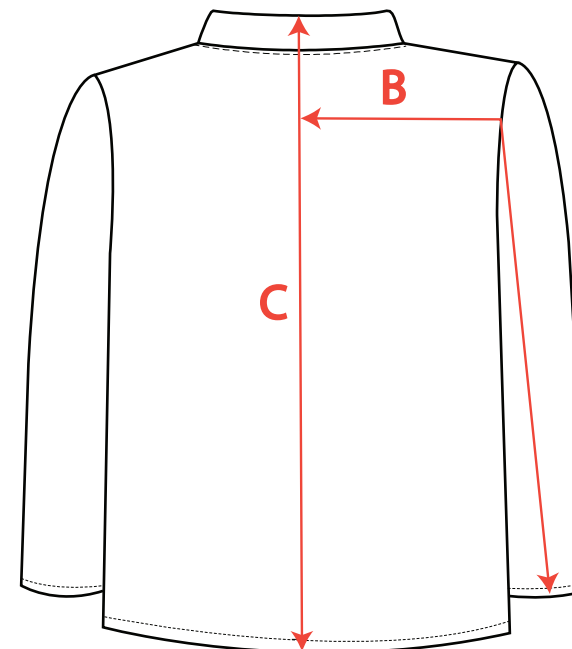

STYLE 2203
NO:

DESCRIPTION: Bakers Shirt, Long Sleeve

FABRIC: For s plus 65% Polyester 35% Co on 190g

COLOUR: White

AREA		XS	S	M	L	XL	XXL
Chest	A	100	108	116	124	136	144
Sleeve length (12cm below neck)	B	81.5	82.5	83.5	84.5	86	87
Back Length	C	74	74	74	74	74	74