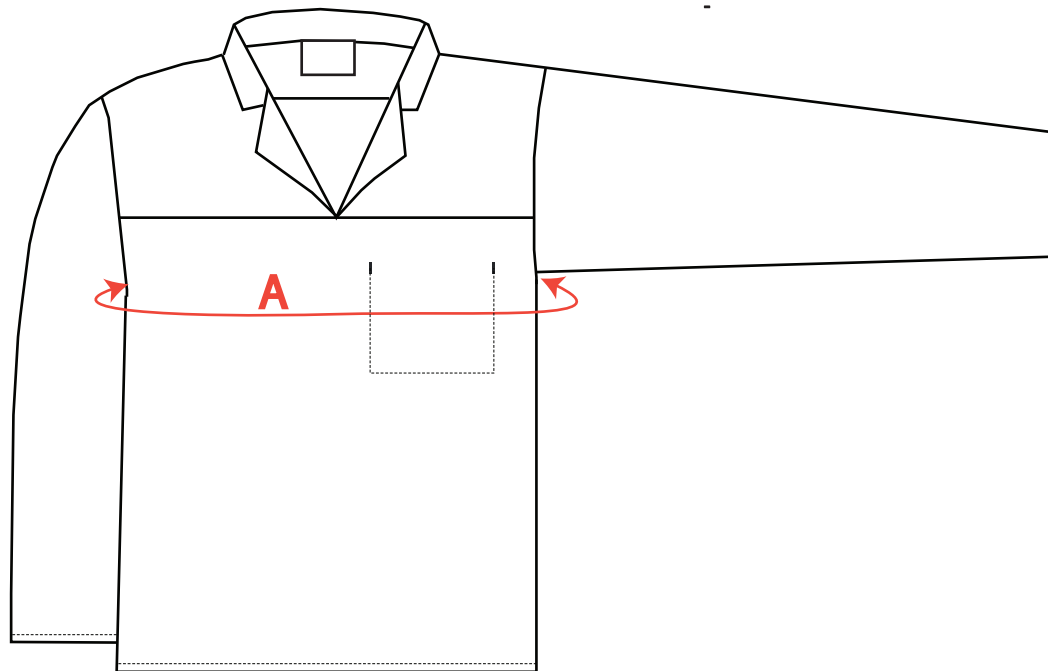

STYLE 2203
NO:

DESCRIPTION: Bakers Shirt, Long Sleeve

FABRIC: For s plus 65% Polyester 35% Co on 190g

COLOUR: White

AREA		XS	S	M	L	XL	XXL
Chest	A	100	108	116	124	136	144
Sleeve length (12cm below neck)	B	81.5	82.5	83.5	84.5	86	87
Back Length	C	74	74	74	74	74	74